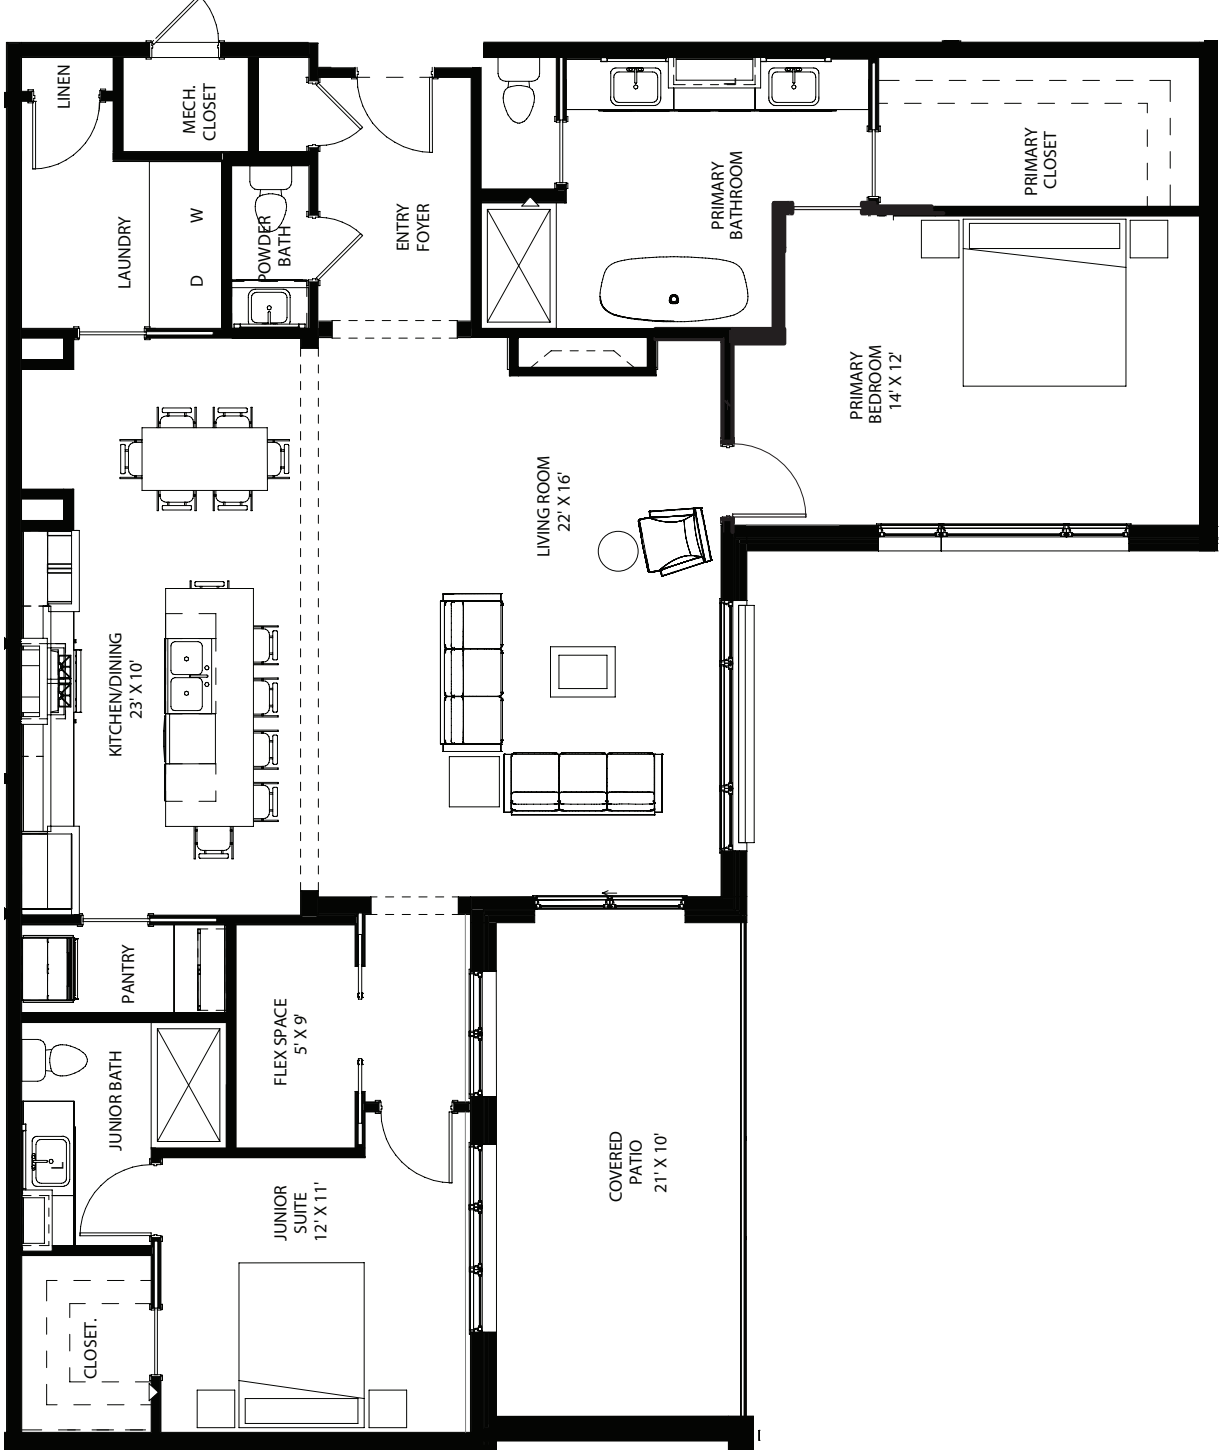

CONDO 106 FLOOR PLAN

Tamarack Floor Plan
Pleasant Palette
2 Bedrooms
3 Bathrooms
1,768 sq. ft.
SW Exposure

Hill Farm Condominiums, LLC is committed to the improvement of design & construction, an on going process; therefore, floor plans, square footage, prices, and finishes are subject to change without notice.

KITCHEN & DINING

Perimeter Cabinetry ①

Dura Supreme Hudson
Door in White

Island Cabinetry ②

Dura Supreme Hudson
Door in Maple Cashew

Wood Flooring ③

Abode Brushed Birch
in Brickwall

Backsplash ④

Kitchen Sink ⑧

Kohler Whitehaven
Undermount

Refrigerator ⑨

Sub-Zero 36" Over and Under

Wall Oven ⑩

Wolf 30" E Series Built-In
Single Oven

Range ⑪

Wolf 30" Gas Range GR304