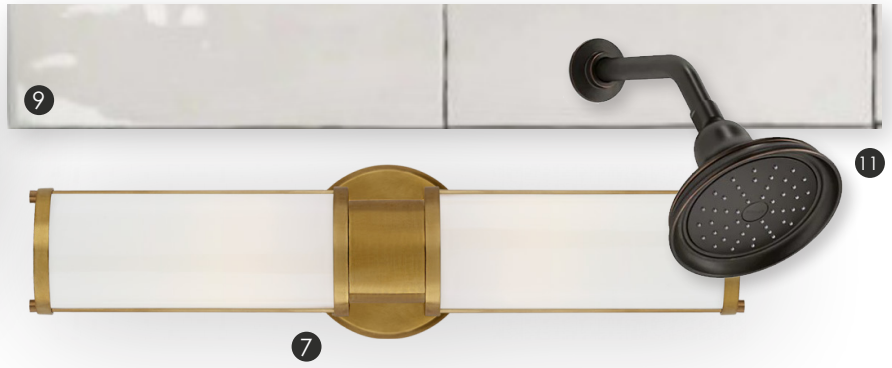

GUEST BATHROOM

Tile Floor ①

Virginia Tile Mediterranea Touch
in Evening Sunset

Countertops ②

Cambria Signature Series
in Pendle Hill

Cabinetry ③

Dura Supreme Hudson
Door in Storm Gray

Faucet

Kohler Devonshire Single
Handle in Bronze

Mirror ④

Uttermost Gower in Black

Vanity Light ⑤

Generation Lighting Marietta
3-Light Vanity in Iron

Shower Walls ⑥

Ceramic Tileworks Equ Artisan
in White

Showerhead

Kohler Bancroft Bath & Shower
Trim in Oil Rubbed Bronze

Tub

Kohler Villager Alcove
Bath in White