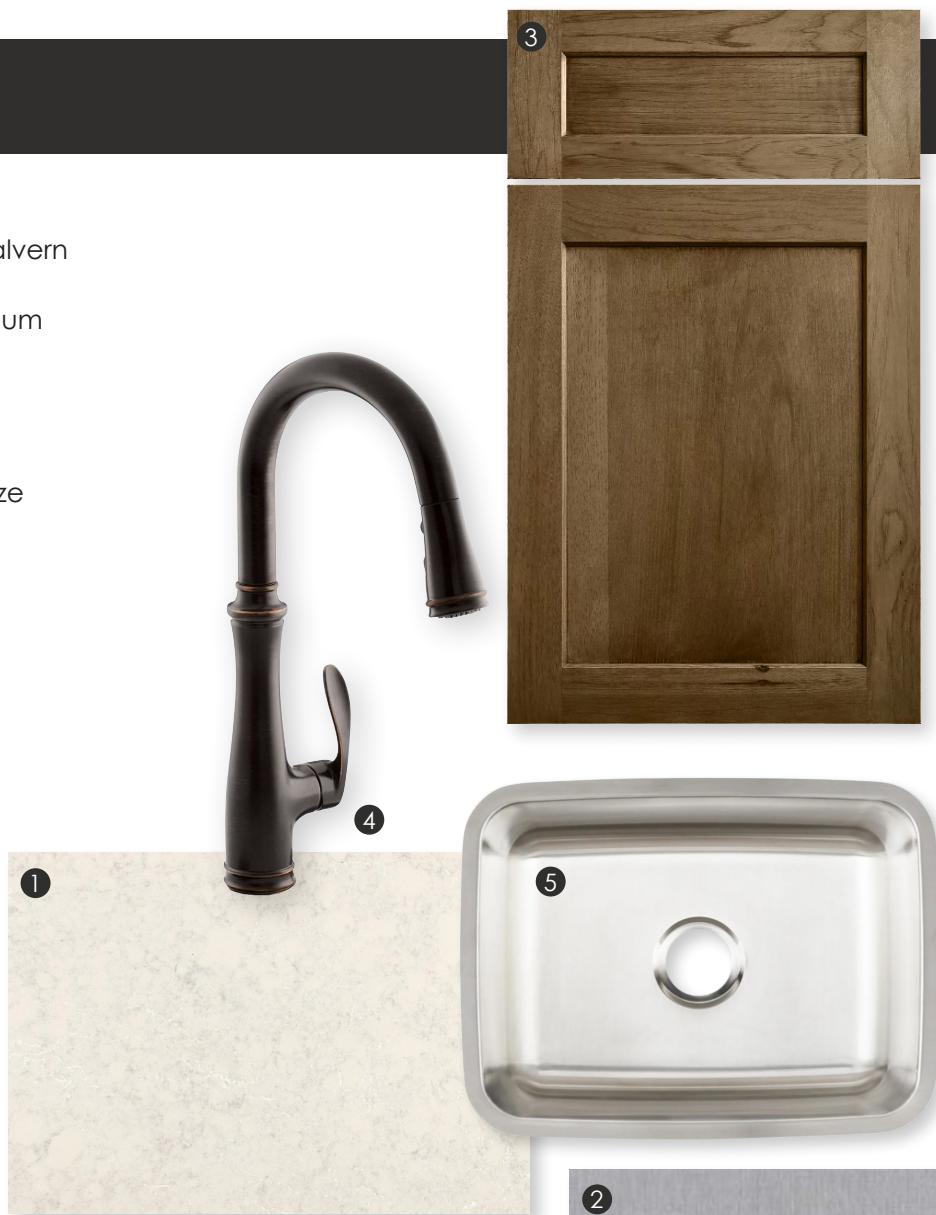

Countertop ①

Cambria Classic Series in Malvern

Floor Tile ②

Virginia Tile Excelsior in Platinum

Cabinetry ③

Dura Supreme Hudson
Door in Maple Cashew

Cabinet Hardware

Emtek Haydon Knob in Bronze

Faucet ④

Kohler Bellera Single Hole in
Oil Rubbed Bronze

Sink ⑤

Signature Hardware
Medford in Stainless Steel

Washer ⑥

Maytag MHW8630HW

Dryer ⑦

Maytag MED8630HW

OWNER'S BATHROOM

Tile Floor ①

MN Tile & Stone Flo Tides
in Seasalt

Countertops ②

Cambria Signature
Series in Highgate 3cm

Cabinetry ③

Dura Supreme Hudson
Door in Cashew

Cabinet Hardware ④