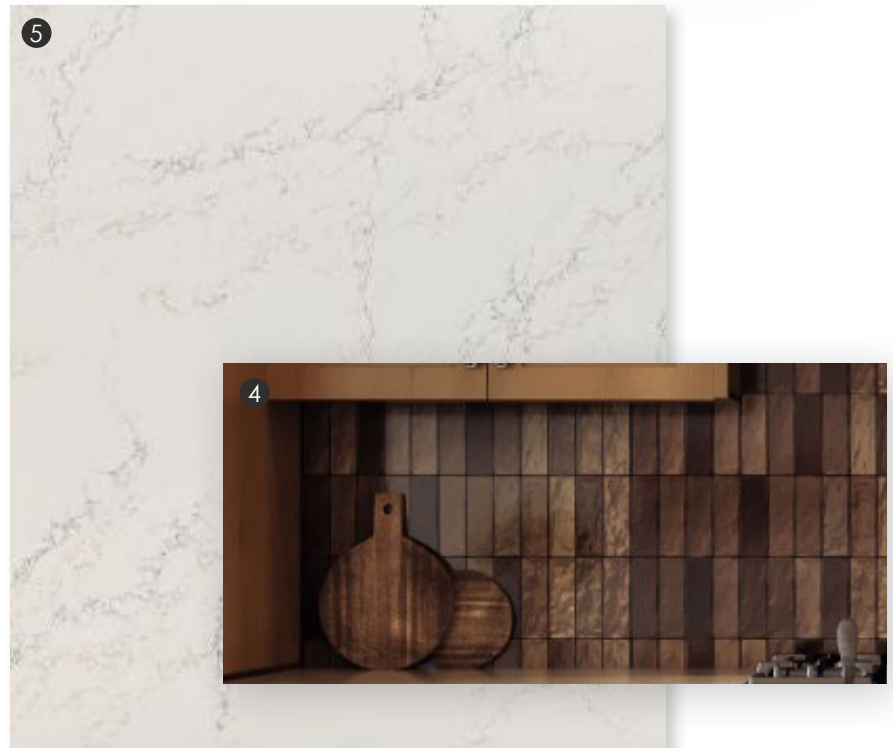

Foyer Pendant ⑬

Visual Comfort Cynara XL
Flush Mount in Black

Dining Room Chandelier ⑭

Quoizel Mirren 6 Light
in Imperial Bronze

Wall Color

Sherwin Williams SW
7015 Repose Gray

13

3