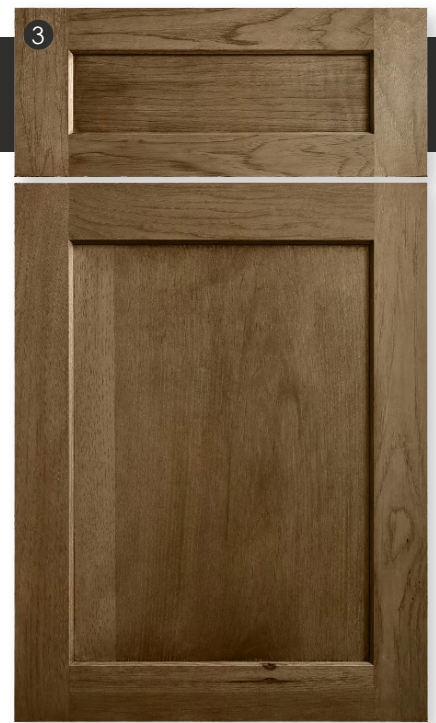

LAUNDRY

Countertop ①

Cambria Signature Series in Smithfield

Floor Tile ②

Ceramic Tileworks Ivory 4 Hexagon

Cabinetry ③

Dura Supreme Hudson

Door in Cashew

Cabinet Hardware

Emtek Freestone Pull in Satin Brass

Faucet ④

Kohler Simplice Single Hold
in Moderne Brass

Sink ⑤

Signature Hardware
Medford in Stainless Steel

Washer ⑥

Maytag MHW8630HW

Dryer ⑦

Maytag MED8630HW