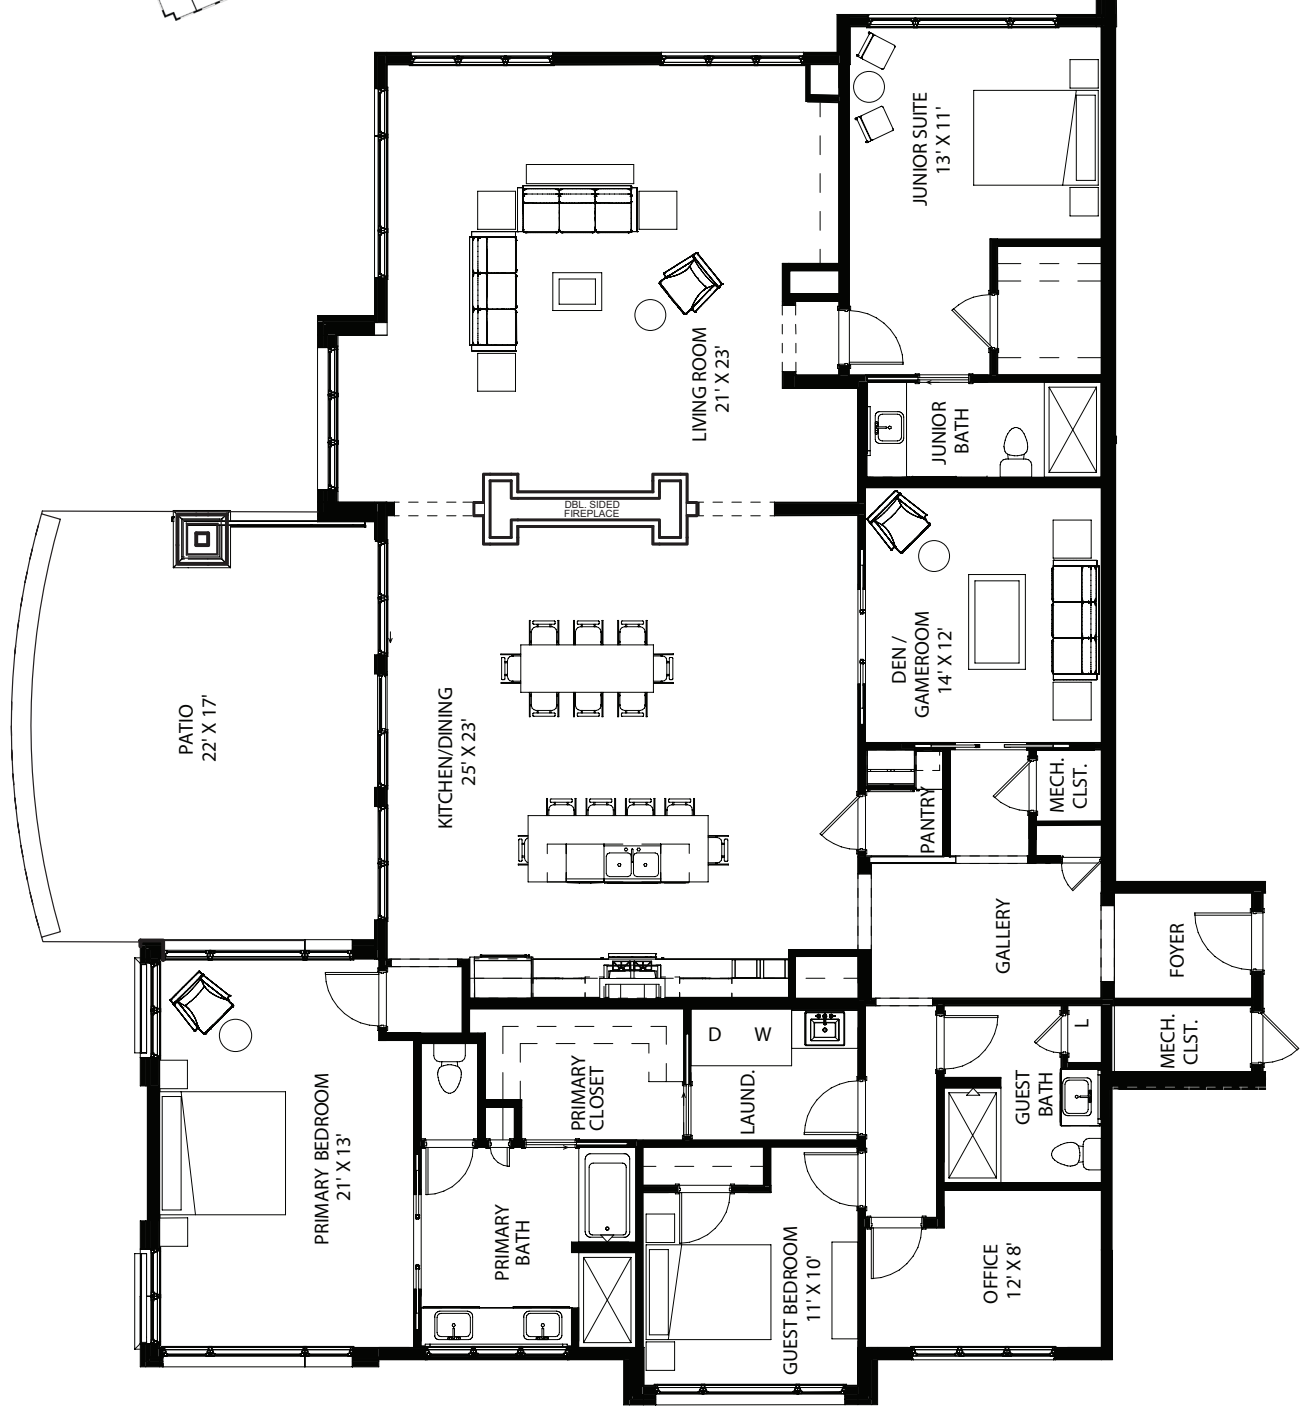

CONDO 109 FLOOR PLAN

**Willow Floor Plan
Deep Palette
3 Bedrooms + Den
3 Bathrooms
3,095 sq. ft.
NE Exposure**

Hill Farm Condominiums, LLC is committed to the improvement of design & construction, an on going process; therefore, floor plans, square footage, prices, and finishes are subject to change without notice.

KITCHEN & DINING

Perimeter Cabinetry ①

Dura Supreme Hudson
Door in Praline

Island Cabinetry ②

Dura Supreme Hudson
Door in Black

Wood Flooring ③

Kentwood by Abode Brushed
Oak in Spurlock

Backsplash ④