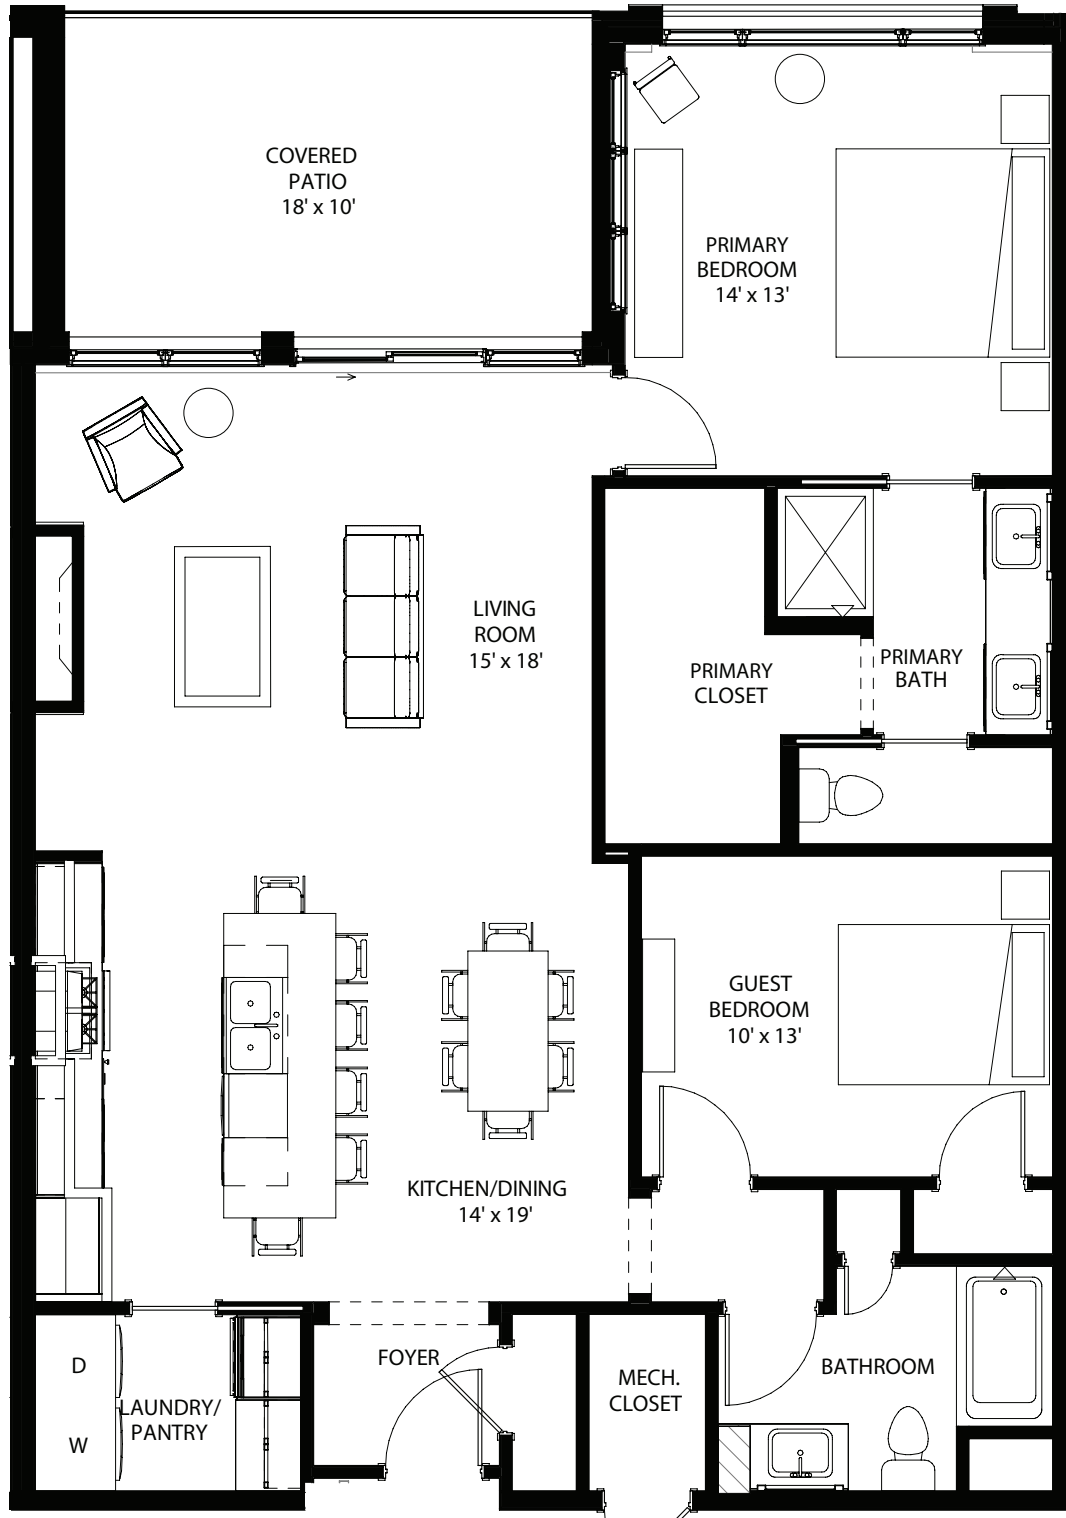

CONDO 203 FLOOR PLAN

**Oak Floor Plan
Charley Palette
2 Bedrooms
2 Bathrooms
1,323 sq. ft.
NE Exposure**

Hill Farm Condominiums, LLC is committed to the improvement of design & construction, an on going process; therefore, floor plans, square footage, prices, and finishes are subject to change without notice.

KITCHEN & DINING

Perimeter Cabinetry ①

Dura Supreme Hudson
Door in White

Island Cabinetry ②

Dura Supreme Hudson
Door in Maple Cashew

Wood Flooring ③

Abode Brushed Birch
in Skylight

Backsplash ④

Kitchen Sink ⑧

Kohler Whitehaven
Undermount

Refrigerator ⑨

Sub-Zero 36" Over-and-Under

Wall Oven ⑩

Wolf 30" E Series Built-In
Single Oven

Range ⑪

Wolf 30" Gas Range GR304