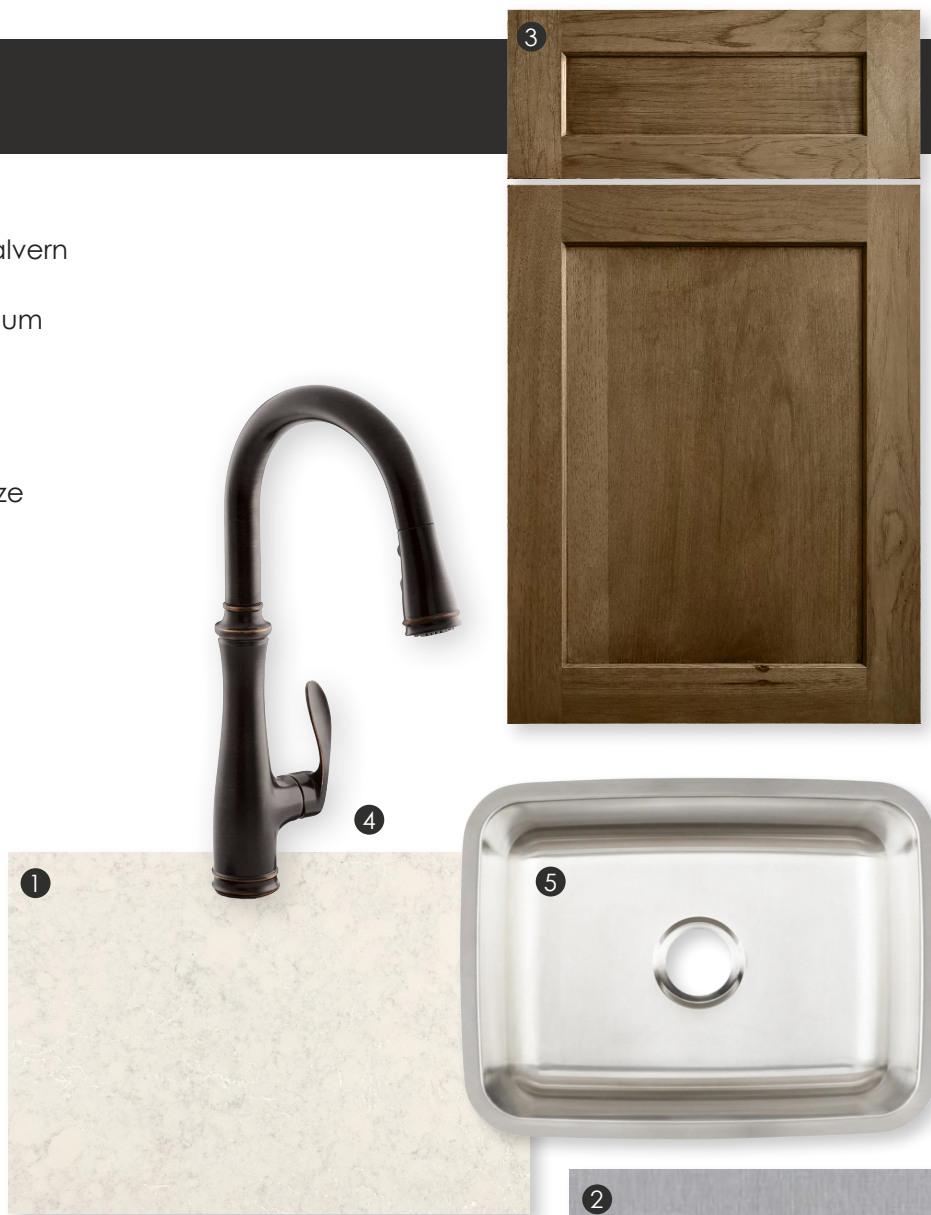

LAUNDRY

Countertop ①

Cambria Classic Series in Malvern

Floor Tile ②

Virginia Tile Excelsior in Platinum

Cabinetry ③

Dura Supreme Hudson
Door in Maple Cashew

Cabinet Hardware

Emtek Haydon Knob in Bronze

Faucet ④

Kohler Bellera Single Hole in
Oil Rubbed Bronze

Sink ⑤

Signature Hardware
Medford in Stainless Steel

Washer ⑥

Whirlpool WDW5620HW

Dryer ⑦

Whirlpool WED5620HW