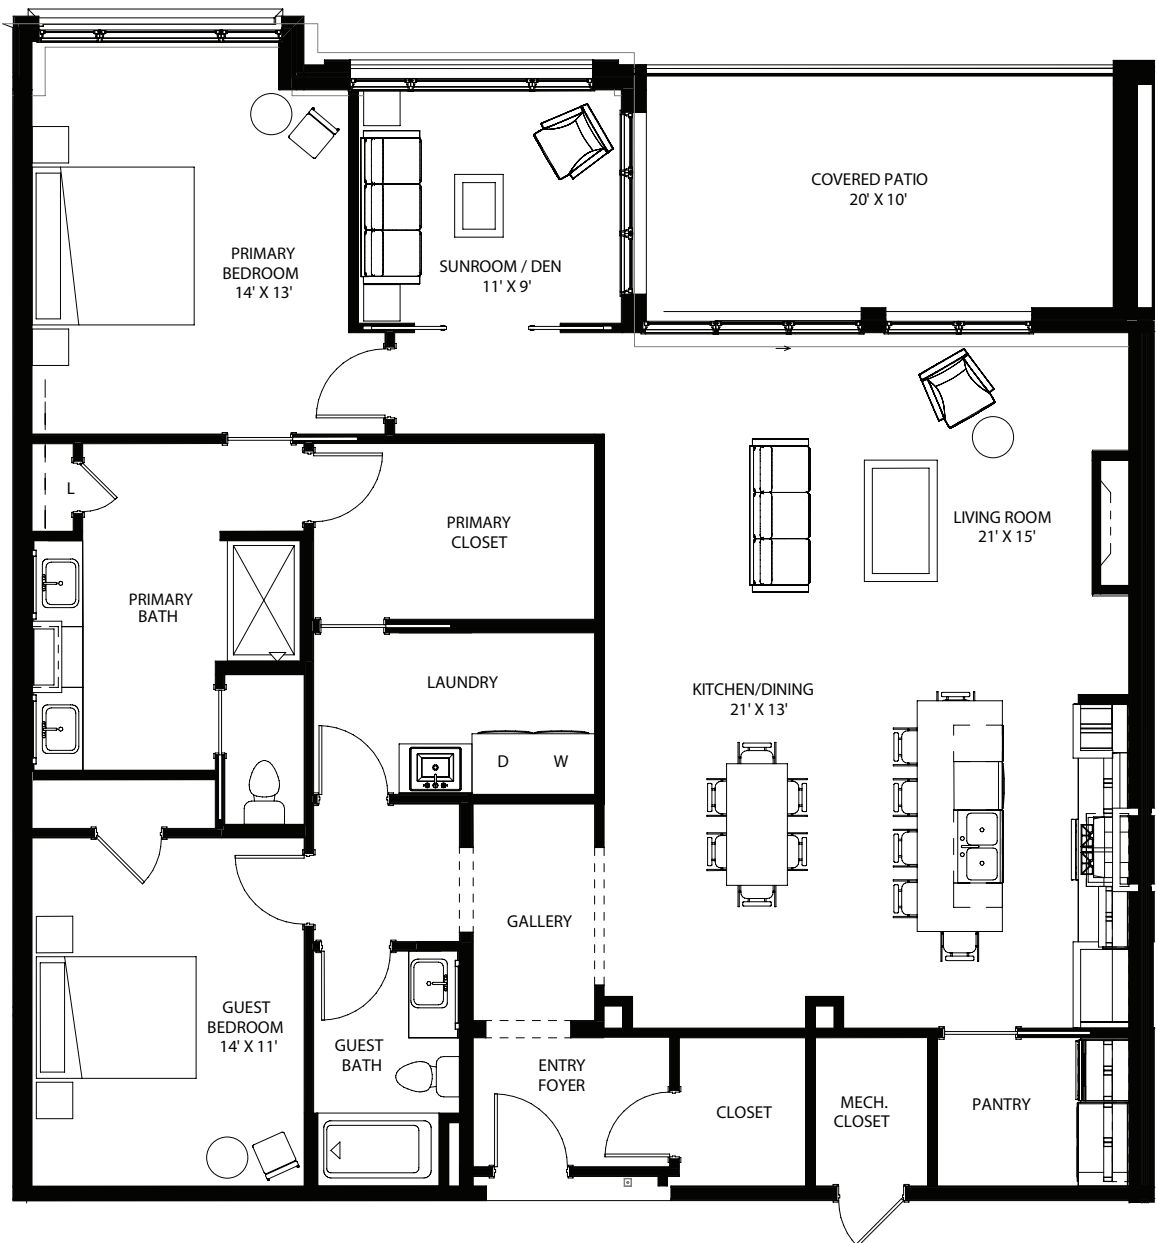

# CONDO 205 FLOOR PLAN

**Cedar Floor Plan**  
**Gilifillan Palette**  
**2 Bedrooms + Den**  
**2 Bathrooms**  
**1,940 sq. ft.**  
**NE Exposure**

Hill Farm Condominiums, LLC is committed to the improvement of design & construction, an on going process; therefore, floor plans, square footage, prices, and finishes are subject to change without notice.