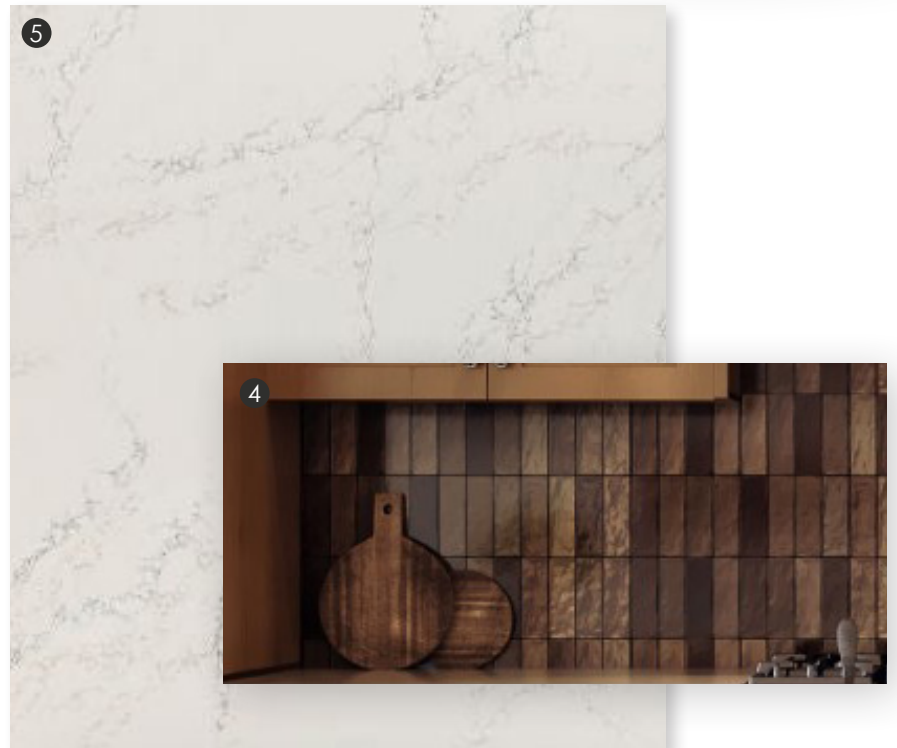

KITCHEN & DINING

Perimeter Cabinetry ①

Dura Supreme Hudson
Door in Cashew

Island Cabinetry ②

Dura Supreme Hudson
Door in Storm Gray

Wood Flooring ③

Kentwood by Abode Brushed
Oak in North Shore

Backsplash ④

Ceramic Tileworks Car Rhythm
in Brown

Countertops ⑤

Cambria Signature Series Quartz
3cm in Colton

Cabinet Hardware ⑥

Emtek Jasper Pull in Oil
Rubbed Bronze

Faucet ⑦

Kohler Bellera Single Hole in
Oil Rubbed Bronze

Kitchen Sink ⑧

Kohler Whitehaven
Undermount

Refrigerator ⑨

Sub-Zero Classic Over-Under

Wall Oven ⑩

Wolf 30" E Series Built-In
Single Oven

Range ⑪

Wolf 30" Gas Range GR304

Range Hood

Vent-A-Hood BH134HD

Microwave

Wolf 30" E Series Drop-
Down Door

Dishwasher

Asko Series 50 Dishwasher

Island Pendant ⑫

Generation Lighting Harrow
Medium in Glass & Steel

Foyer Pendant ⑬

Generation Lighting Oglesby 4
Light in Pine & Stardust

Dining Room Chandelier ⑭

Quoizel Bartlett 6 Light in
Deep Earth Black

Wall Color

Sherwin Williams SW
7015 Repose Gray