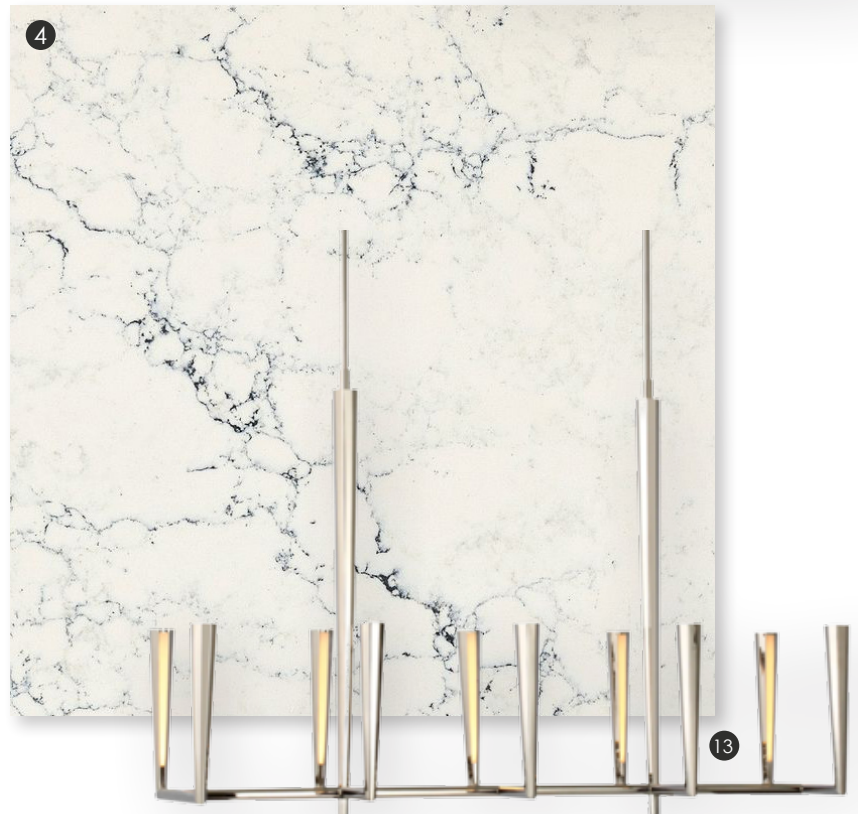

KITCHEN & DINING

Perimeter Cabinetry ①

Dura Supreme Dempsey
Door in Classic White

Island Cabinetry ②

Dura Supreme Dempsey
Door in Gale Force

Wood Flooring ③

Musolf's Northwoods Engineered
Maple Supreme Matte

Countertops & Backsplash ④

Cambria Signature Series Quartz
3cm in Sutherland

Cabinet Hardware ⑤

Amerock Glacio Pull in Clear
& Polished Nickel

Faucet ⑥

Kohler Simplice With 3 Function
Sprayhead in Vibrant Stainless

Kitchen Sink ⑦

Kohler Tones Smart
Undermount

Refrigerator ⑧

Sub-Zero 36" French Door

Wall Oven ⑨

Wolf 30" E Series Built-In
Single Oven

Range ⑩

Wolf 36" Gas Range GR366

Range Hood

Vent-A-Hood BH140SLD

Microwave

Wolf 30" Professional Drop-
Down Door Microwave

Dishwasher

Asko 24" Dishwasher

Island Pendant ⑪

Visual Comfort Alborg Large
Stacked Pendant in Nickel

Foyer Pendant ⑫

Visual Comfort Lorino Large
Semi-Flush in Polished Nickel

Dining Room Chandelier ⑬

Visual Comfort Galahad Large
Linear Chandelier in Nickel

Wall Color ⑭

Benjamin Moore OC-99
Deserted Island