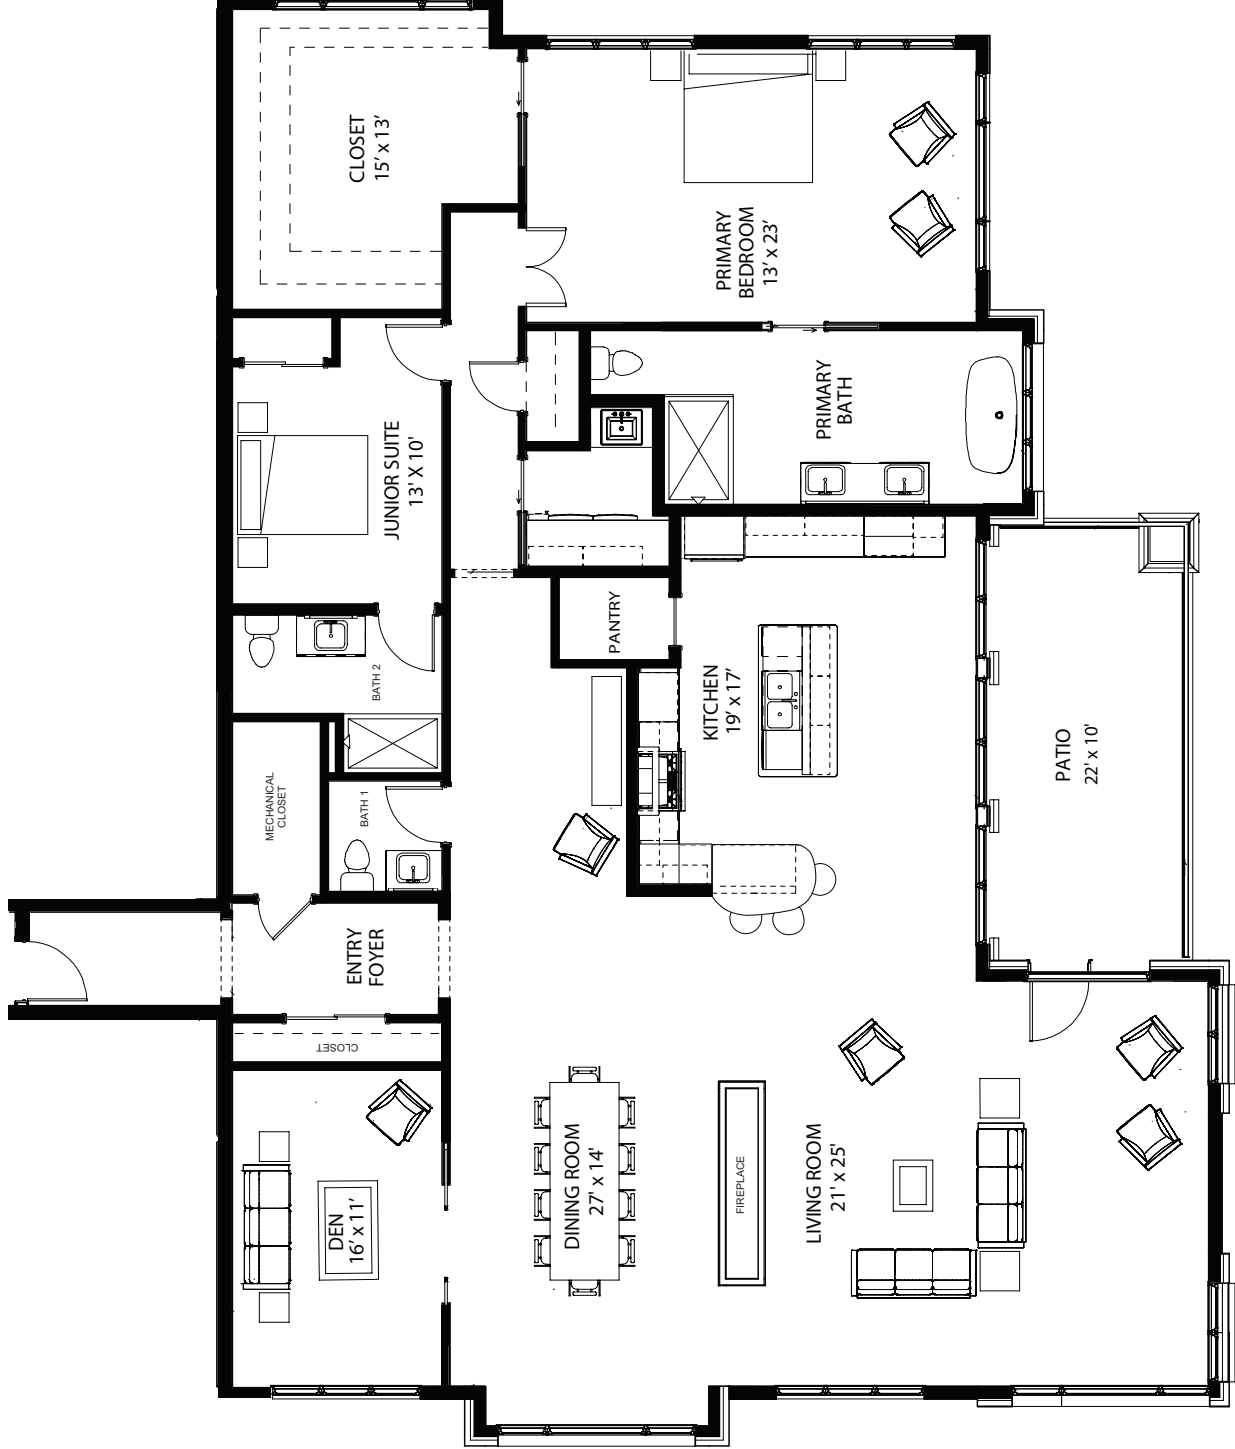

CONDO 208 FLOOR PLAN

Magnolia Floor Plan
Charley Palette
2 Bedrooms + Den
2 Bathrooms
3,022 sq. ft.
South, West, & East Exposure

KITCHEN & DINING

Perimeter Cabinetry ①

Dura Supreme Dempsey
Door in Classic White