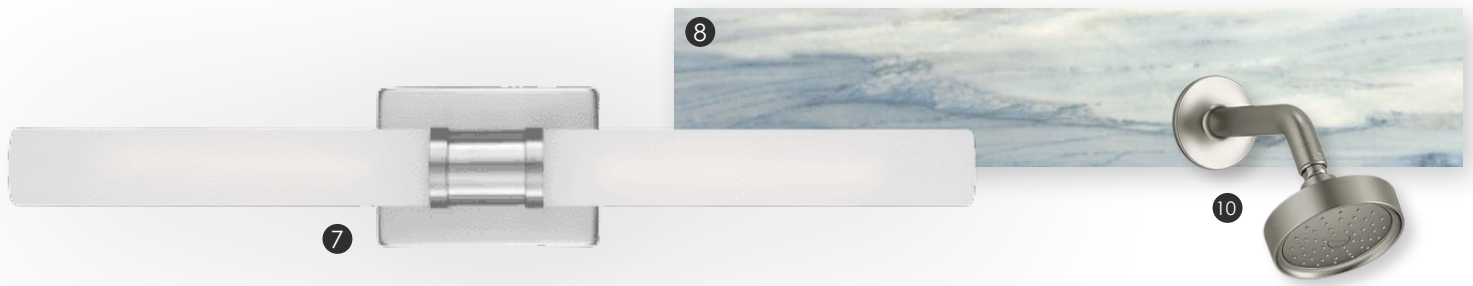

Toilet

Kohler Betello Comfort with
Elongated Seat

Robe Hooks

Kohler Purist in Nickel

Toilet Paper Holder

Kohler Purist Pivoting Holder in Nickel

Towel Bar

Kohler Purist Bar in Nickel