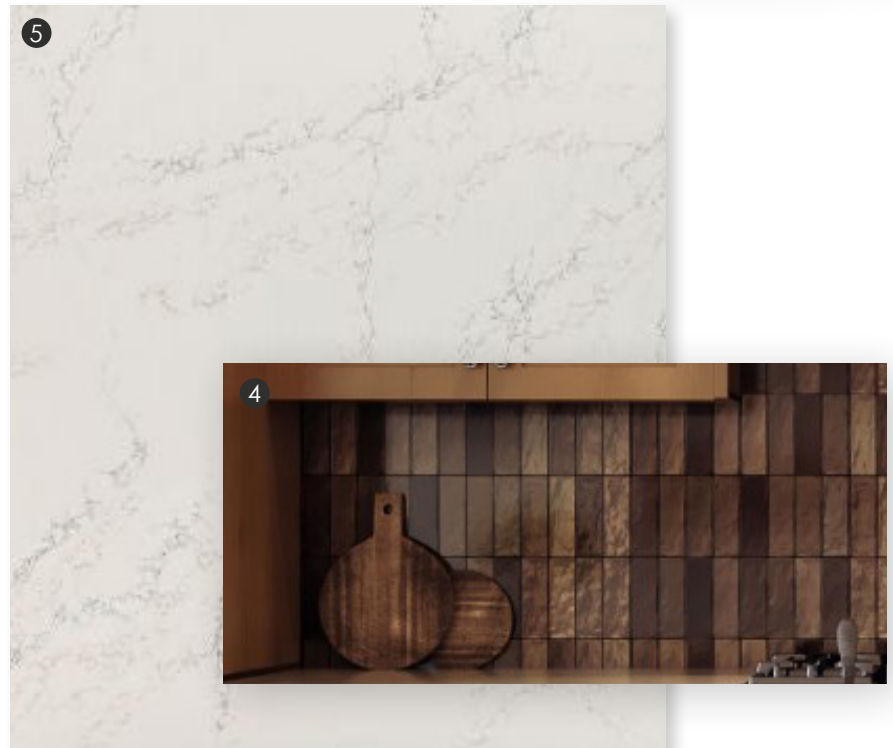

Foyer Pendant ⑬

Generation Lighting Oglesby 4
Light in Pine & Stardust

Dining Room Chandelier ⑭

Quoizel Bartlett 6 Light in
Deep Earth Black

Wall Color

Sherwin Williams SW
7015 Repose Gray

BEDROOMS

Carpet