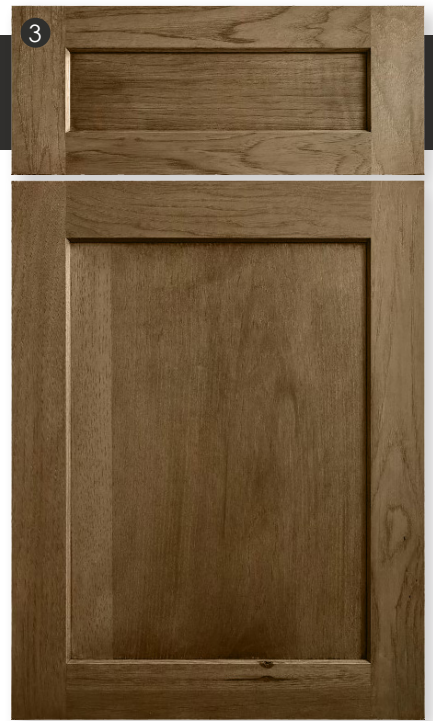

LAUNDRY

Countertop ①

Cambria Classic Series in Malvern

Floor Tile ②

Virginia Tile Excelsior in Platinum

Cabinetry ③

Dura Supreme Hudson
Door in Maple Cashew

Cabinet Hardware

Emtek Haydon Knob in Bronze

Faucet ④

Kohler Bellera Single Hole in
Oil Rubbed Bronze

Sink ⑤

Signature Hardware
Medford in Stainless Steel

Washer ⑥

Whirlpool WDW5620HW

Dryer ⑦

Whirlpool WED5620HW