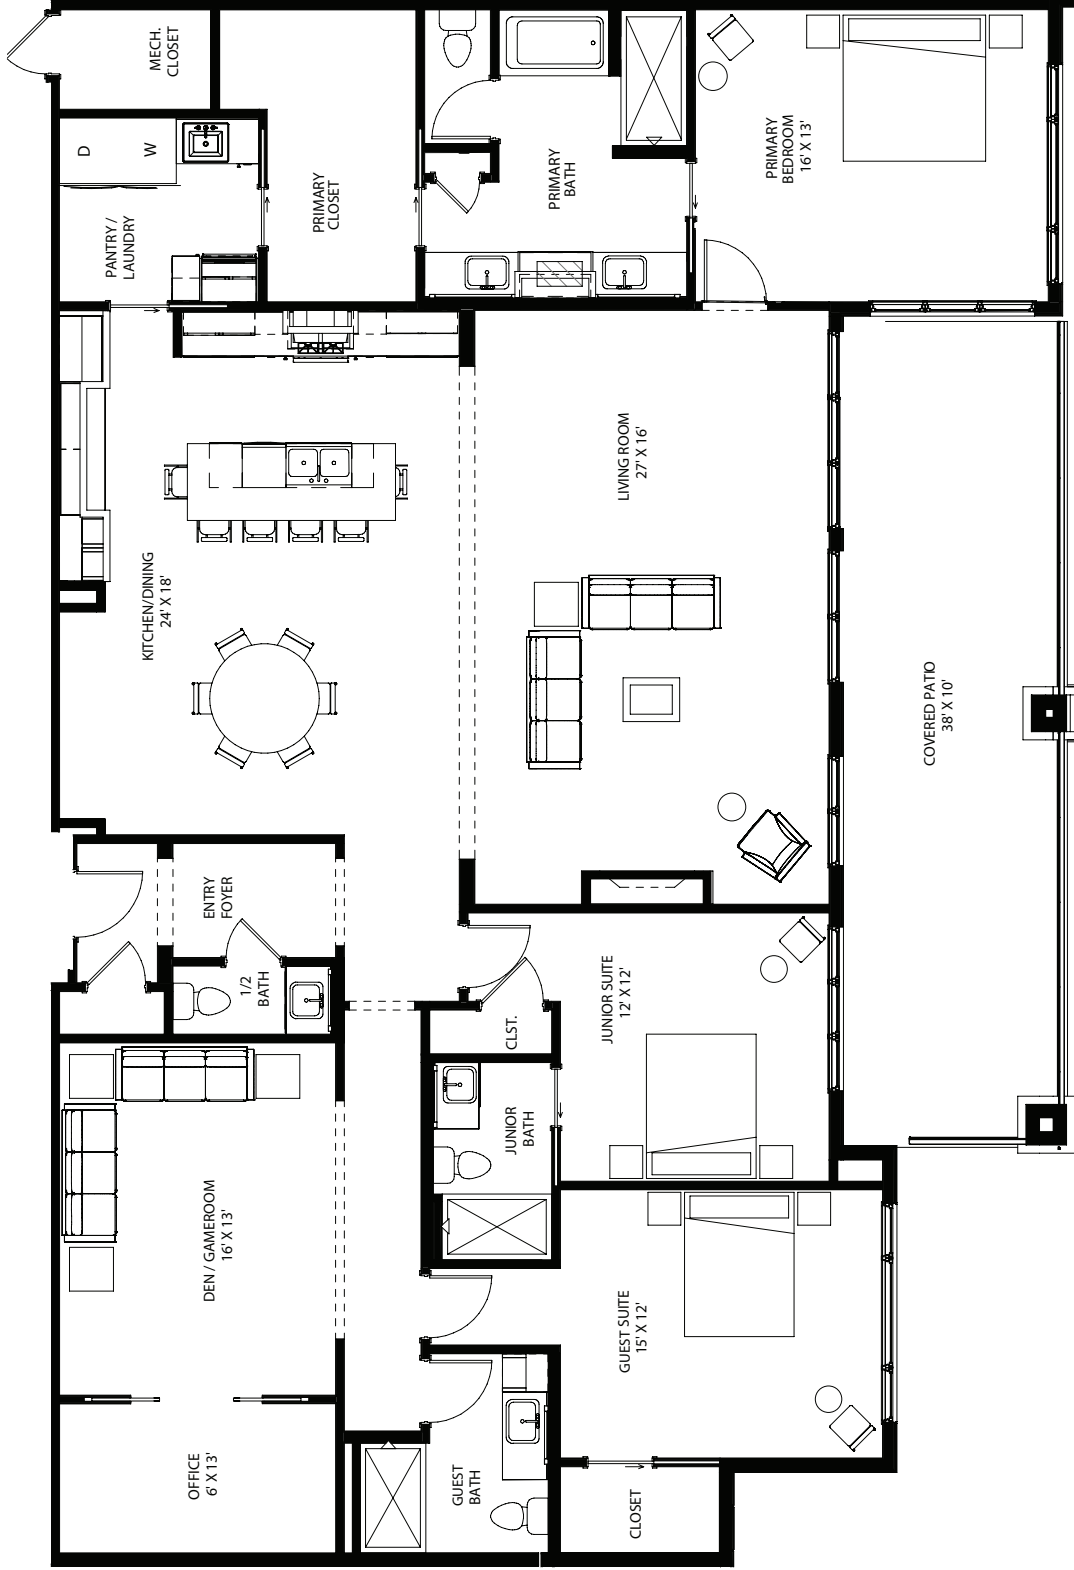

CONDO 300 FLOOR PLAN

Hemlock Floor Plan
Charley Palette
3 Bedrooms
4 Bathrooms
2,724 sq. ft.
Vaulted Great Room
SW Exposure

Hill Farm Condominiums, LLC is committed to the improvement of design & construction, an on going process; therefore, floor plans, square footage, prices, and finishes are subject to change without notice.

KITCHEN & DINING

Perimeter Cabinetry ①

Dura Supreme Hudson
Door in White

Island Cabinetry ②

Dura Supreme Hudson
Door in Maple Cashew

Wood Flooring ③

Kentwood by Abode Brushed
Oak in North Shore

Backsplash ④