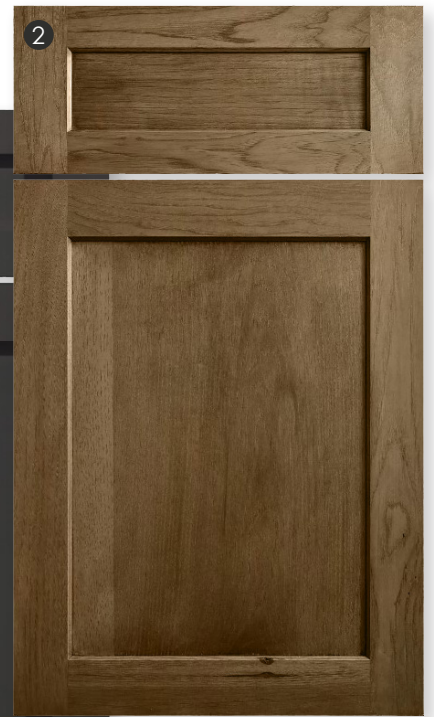

Foyer Pendant ⑬

Hinkley Clarke Medium Semi
Flush Mount in Matte Black

Dining Room Chandelier ⑭

Hinkley Beaumont 6 Light
Chandelier in Black

Wall Color

Sherwin Williams SW
7015 Repose Gray

13

3