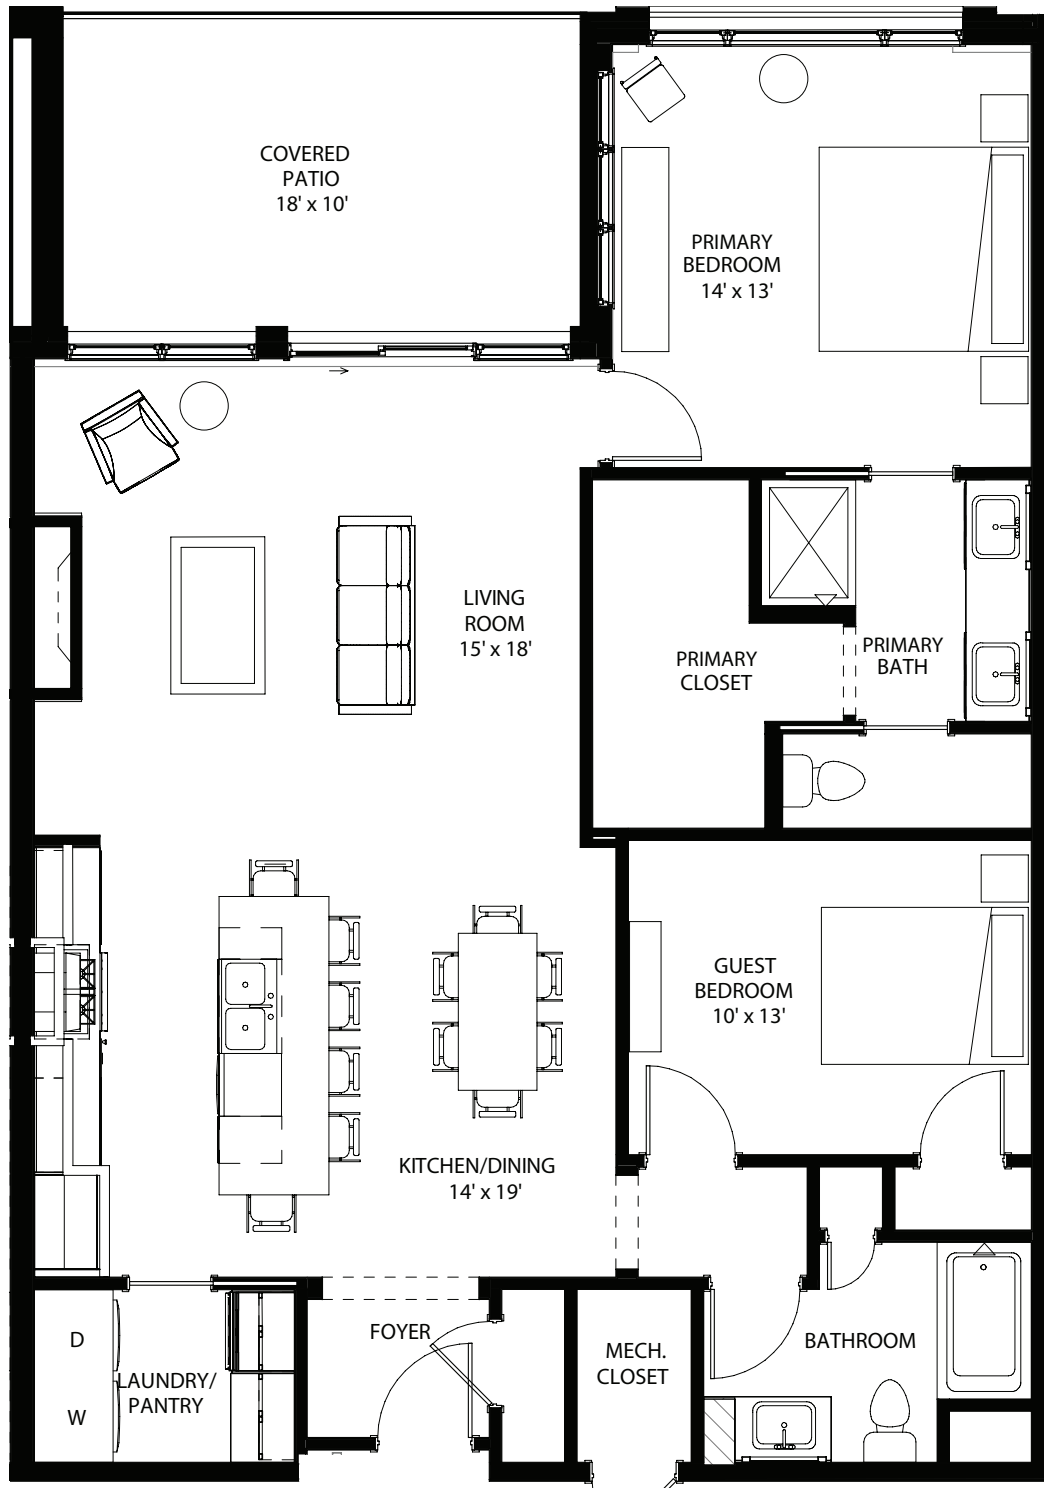

CONDO 303 FLOOR PLAN

Oak Floor Plan
Deep Palette
2 Bedrooms
2 Bathrooms
1,323 sq. ft.
Vaulted Great Room
NE Exposure

Hill Farm Condominiums, LLC is committed to the improvement of design & construction, an on going process; therefore, floor plans, square footage, prices, and finishes are subject to change without notice.

KITCHEN & DINING

Perimeter Cabinetry ①

Dura Supreme Hudson
Door in Black

Island Cabinetry ②

Dura Supreme Hudson
Door in Cashew

Wood Flooring ③

Abode Brushed Birch
in Skylight

Backsplash ④

Kitchen Sink ⑧

Kohler Whitehaven
Undermount

Refrigerator ⑨

Sub-Zero 36" Over-And-Under

Wall Oven ⑩

Wolf 30" E Series Built-In
Single Oven

Range ⑪

Wolf 30" Gas Range GR304

2

1

9

10

6

11

14

BEDROOMS