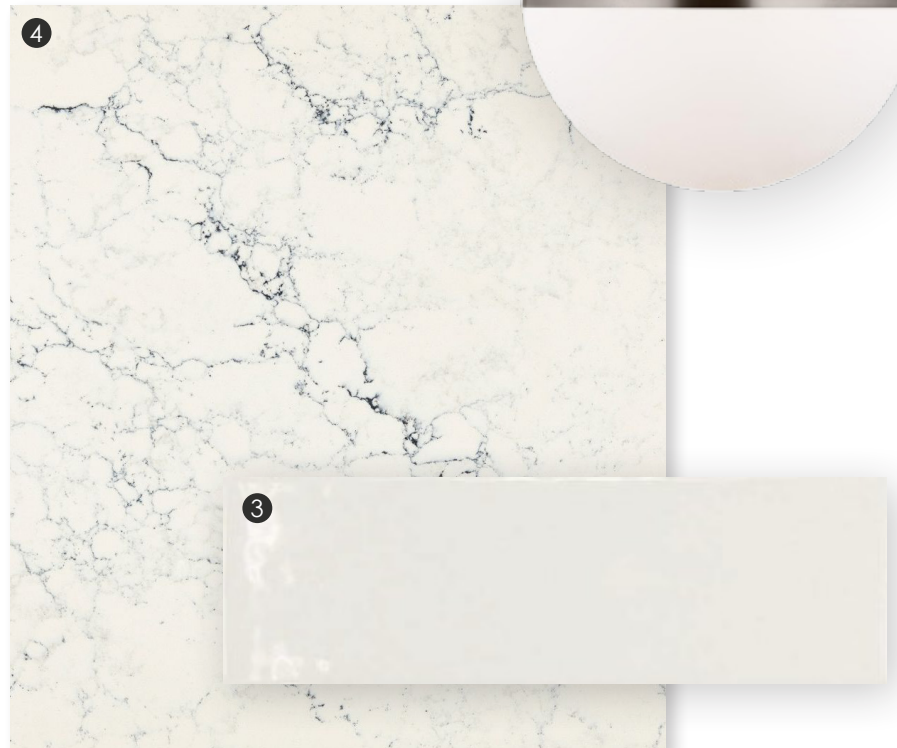

KITCHEN & DINING

Cabinetry ①

Dura Supreme Hudson
Door in White

Wood Flooring ②

Abode Brushed Birch
in Brick Wall

Backsplash ③

Ceramic Tileworks Equ Country
in Blanco

Countertops ④

Cambria Signature Series Quartz
3cm in Sutherland

Cabinet Hardware ⑤

Emtak Freestone Pull in
Satin Nickel

Faucet ⑥

Kohler Simplice Single Hold
in Vibrant Stainless

Kitchen Sink ⑦

Kohler Whitehaven
Undermount

Refrigerator ⑧

Sub-Zero 36" Over-And-Under

Wall Oven ⑨

Wolf 30" E Series Built-In
Single Oven

Range ⑩

Wolf 30" Gas Range GR304

Range Hood

Vent-A-Hood BH134HD

Microwave

Wolf 30" E Series Drop-
Down Door

Dishwasher

Asko Series 50 Dishwasher

Island Pendant ⑪

Generation Lighting Hanks One
Light Medium in Nickel

Foyer Pendant ⑫

Generation Lighting Lismore
4 Light in Nickel

Dining Room Chandelier ⑬

Generation Lighting Charleston
4 Light in Nickel

Wall Color

Sherwin Williams SW
7005 Pure White