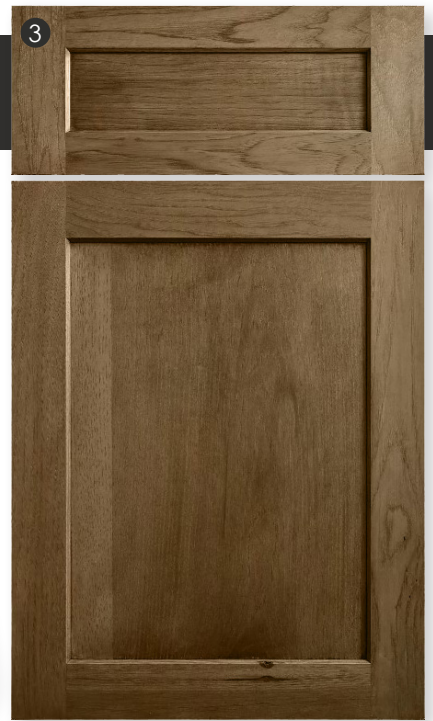

LAUNDRY

Countertop ①

Cambria Classic Series in Newport

Floor Tile ②

Ceramic Tileworks Dhar in White Herald

Cabinetry ③

Dura Supreme Hudson
Door in Maple Cashew

Cabinet Hardware

Emtek Freestone Knob in Nickel

Faucet ④

Kohler Simplice Single
Hold in Vibrant Stainless

Sink ⑤

Signature Hardware
Medford in Stainless Steel

Washer ⑥

Whirlpool WDW5620HW

Dryer ⑦

Whirlpool WED5620HW