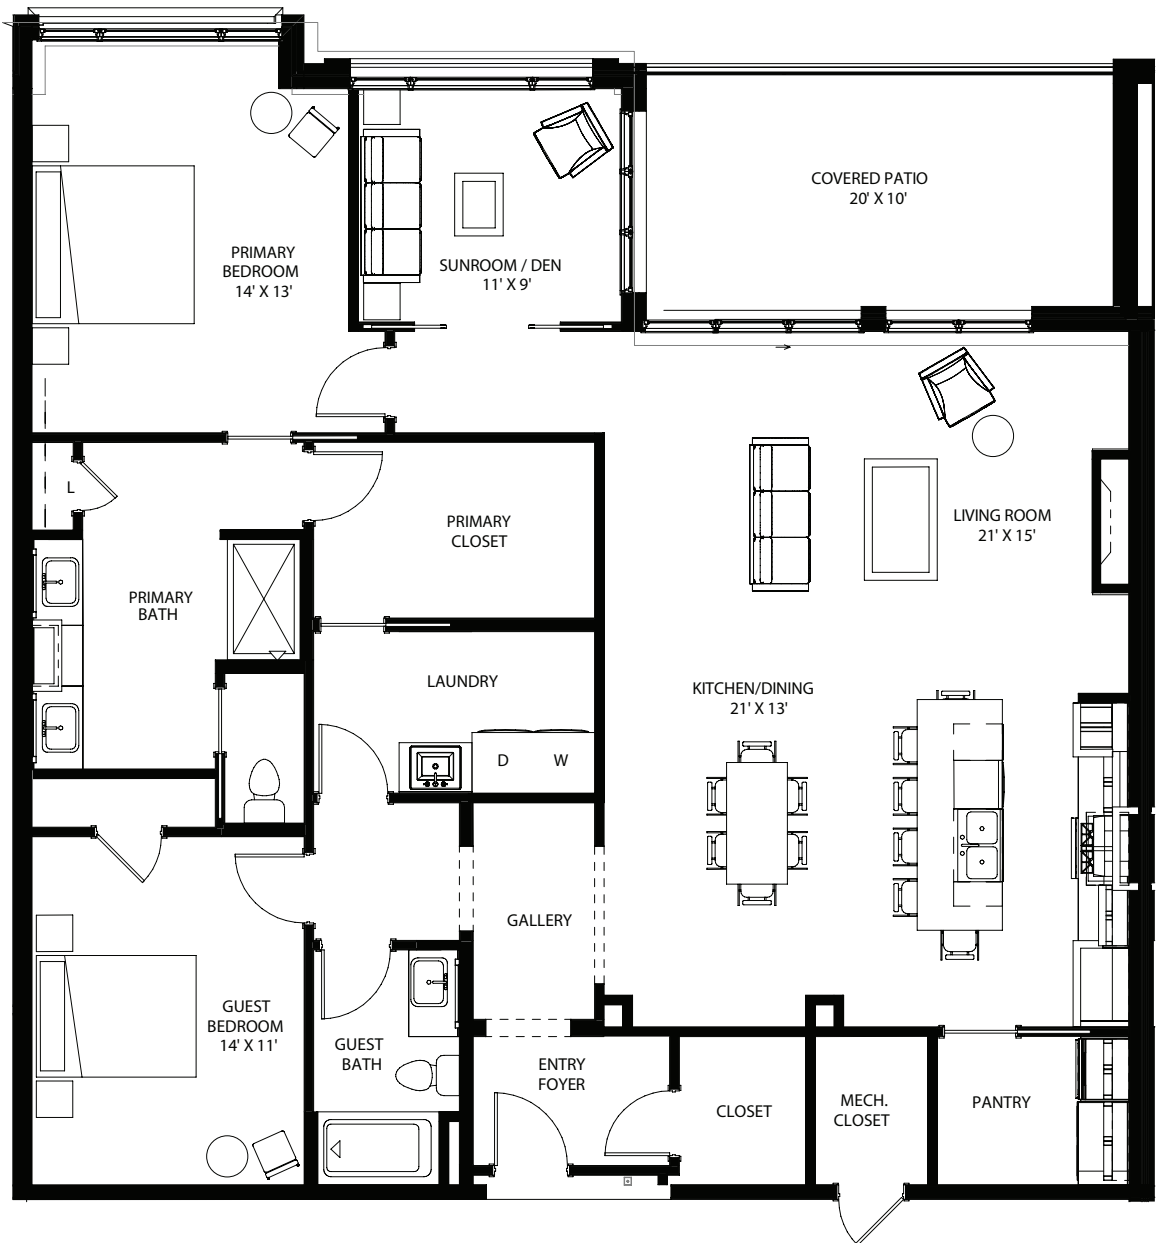

CONDO 305 FLOOR PLAN

Cedar Floor Plan
Charley Palette
2 Bedrooms + Den
3 Bathrooms
1,940 sq. ft.
Vaulted Great Room
NE Exposure

Hill Farm Condominiums, LLC is committed to the improvement of design & construction, an on going process; therefore, floor plans, square footage, prices, and finishes are subject to change without notice.

KITCHEN & DINING

Cabinetry ①

Dura Supreme Hudson
Door in White

Wood Flooring ②

Abode Brushed Birch
in Brick Wall

Backsplash ③

Ceramic Tileworks Equ Country
in Blanco

Countertops ④

Refrigerator ⑧

Sub-Zero 36" Over-And-Under

Wall Oven ⑨

Wolf 30" E Series Built-In
Single Oven

Range ⑩

Wolf 30" Gas Range GR304

Range Hood

Vent-A-Hood BH134HD