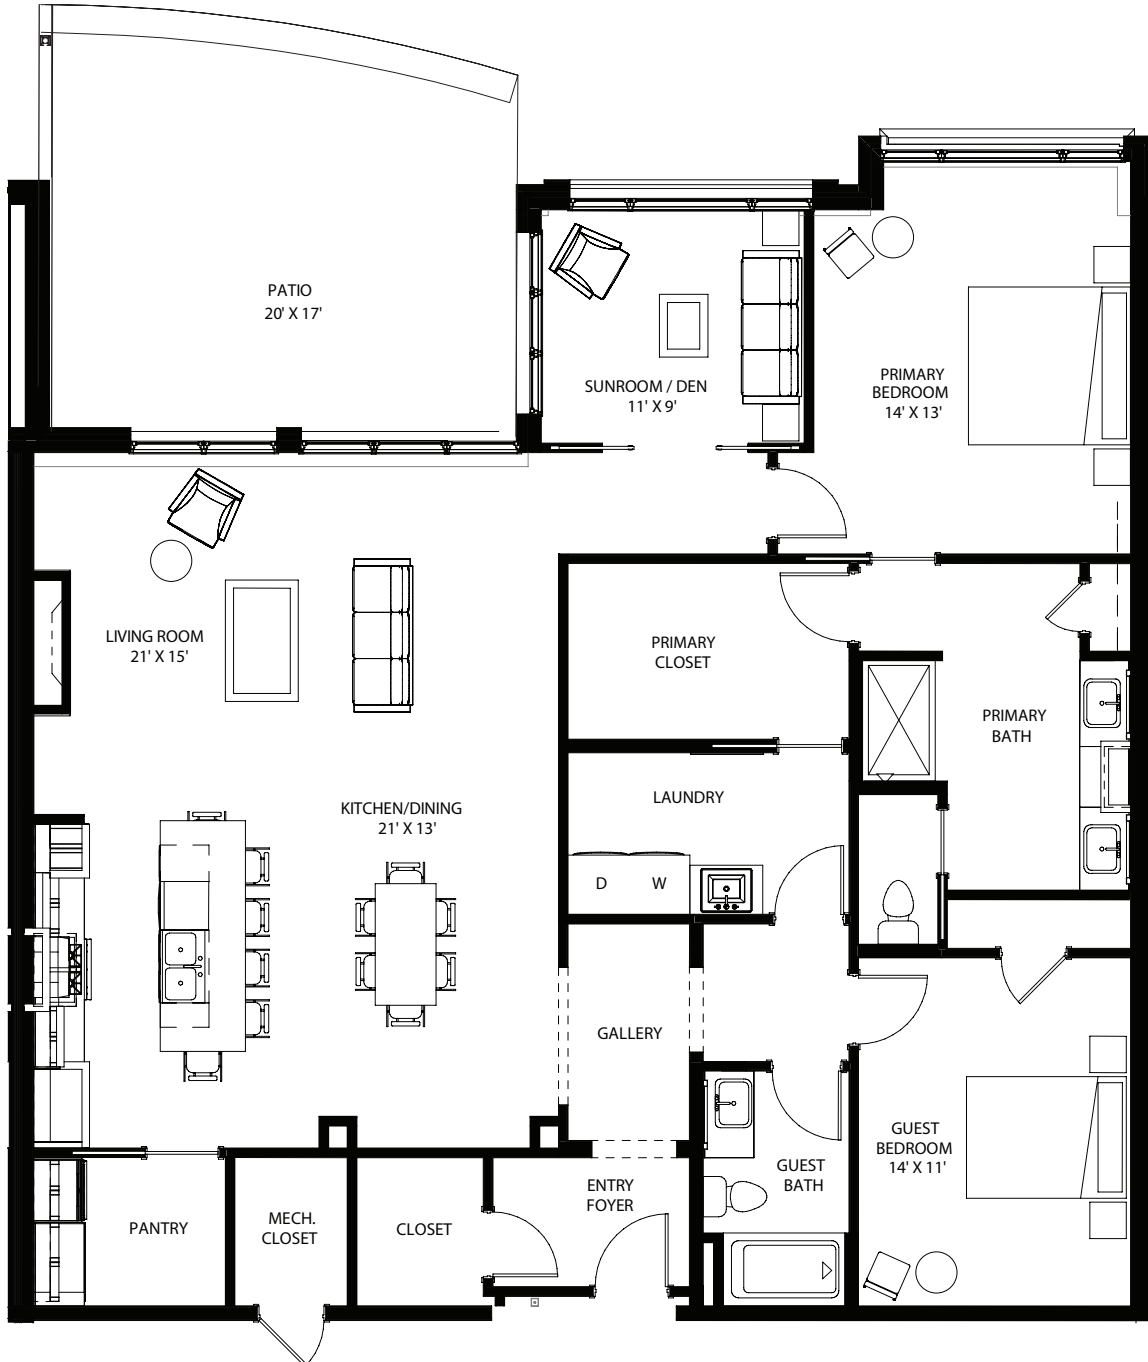

# CONDO 110 FLOOR PLAN

**Elm Floor Plan**  
**Pleasant Palette**  
**2 Bedrooms + Den**  
**2 Bathrooms**  
**1,940 sq. ft.**  
**SE Exposure**

Hill Farm Condominiums, LLC is committed to the improvement of design & construction, an on going process; therefore, floor plans, square footage, prices, and finishes are subject to change without notice.

## Perimeter Cabinetry ①

Dura Supreme Hudson  
Door in White