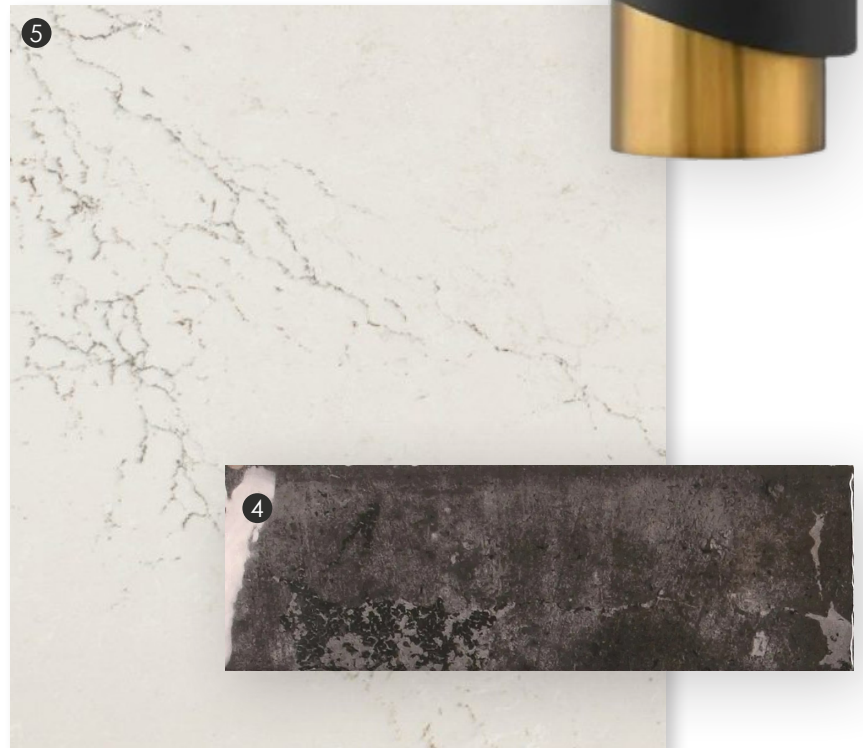

Foyer Pendant ⑬

Generation Lighting Asher 1 Light
Pendant in Midnight Black

Dining Room Chandelier ⑭

Hinkley Ariel Large Orb in Black

Wall Color

Sherwin Williams SW
9166 Drift of Mist

BEDROOMS

Carpet