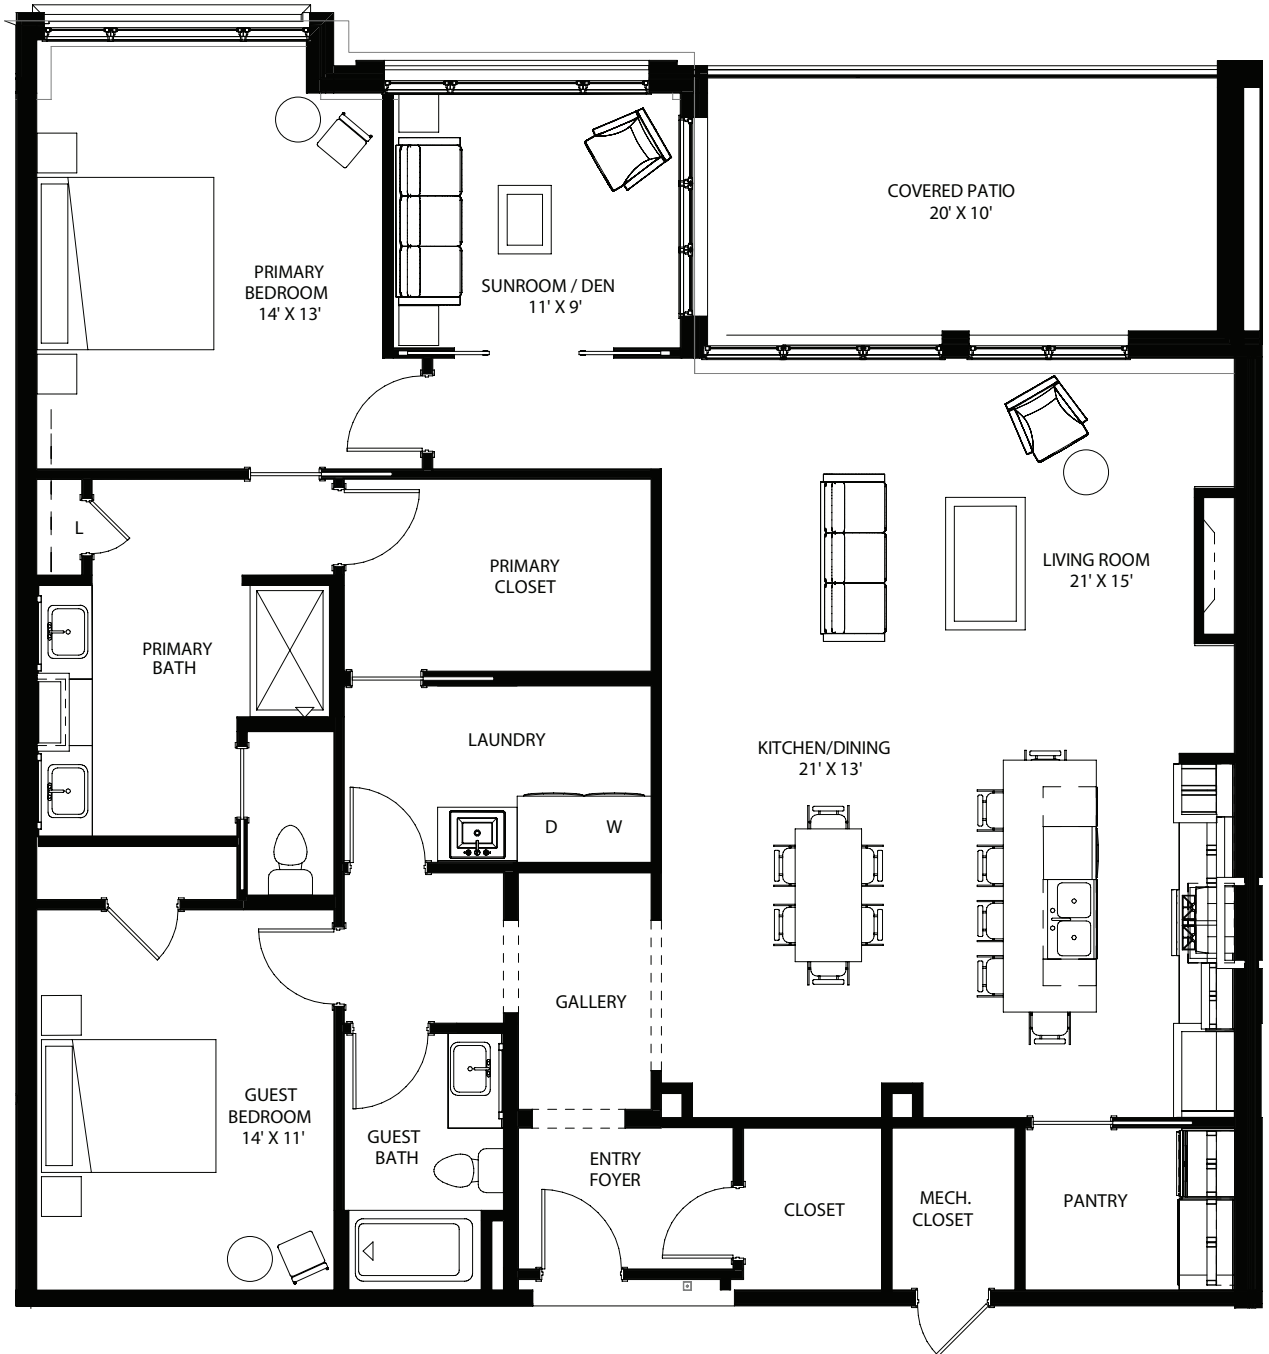

CONDO 211 FLOOR PLAN

**Cedar Floor Plan
Wilkinson Palette
2 Bedrooms + Den
2 Bathrooms
1,940 sq. ft.
SE Exposure**

Hill Farm Condominiums, LLC is committed to the improvement of design & construction, an on going process; therefore, floor plans, square footage, prices, and finishes are subject to change without notice.

KITCHEN & DINING

Perimeter Cabinetry ①

Dura Supreme Hudson
Door in Graphite

Island Cabinetry ②

Dura Supreme Hudson
Door in Poppy Seed

Wood Flooring ③

Kentwood by Abode Brushed
Oak in Spurlock

Backsplash ④

Kitchen Sink ⑧

Kohler Whitehaven
Undermount

Refrigerator ⑨

Sub-Zero 36" Over-and-Under

Wall Oven ⑩

Wolf 30" E Series Built-In
Single Oven

Range ⑪

Wolf 30" Gas Range GR304