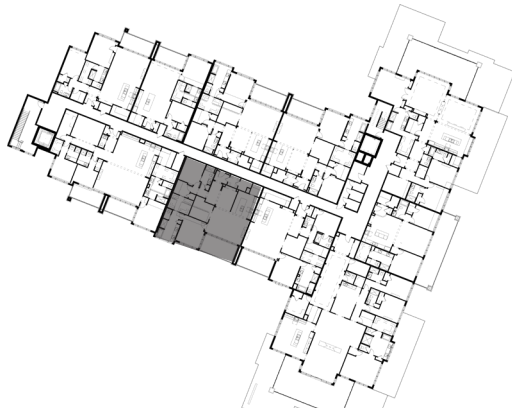

# CONDO 302 FLOOR PLAN

**Spruce Floor Plan**  
**Pleasant Palette**  
**2 Bedrooms + Den**  
**2 Bathrooms**  
**1,940 sq. ft.**  
**SW Exposure**

Hill Farm Condominiums, LLC is committed to the improvement of design & construction, an on going process; therefore, floor plans, square footage, prices, and finishes are subject to change without notice.