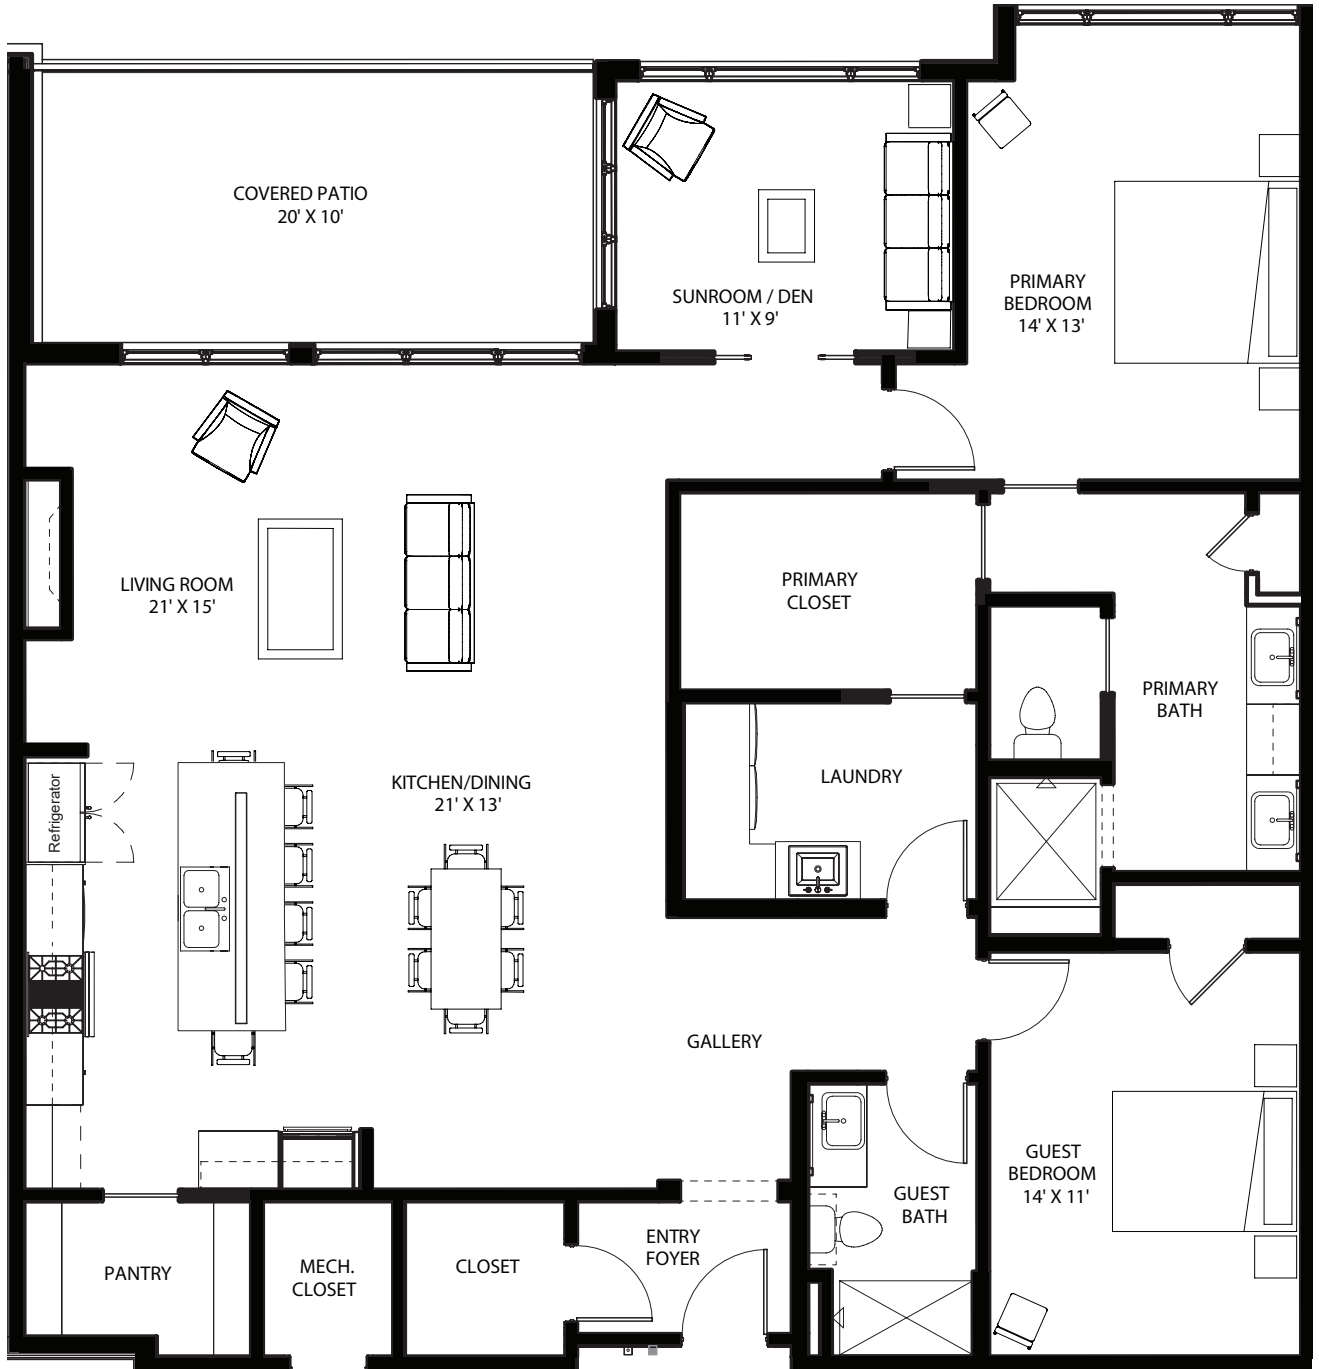

# CONDO 302 FLOOR PLAN

**Spruce Floor Plan**  
**Pleasant Palette**  
**2 Bedrooms + Den**  
**2 Bathrooms**  
**1,940 sq. ft.**  
**SW Exposure**

Hill Farm Condominiums, LLC is committed to the improvement of design & construction, an on going process; therefore, floor plans, square footage, prices, and finishes are subject to change without notice.

## Perimeter Cabinetry ①

Dura Supreme Hudson  
Door in White