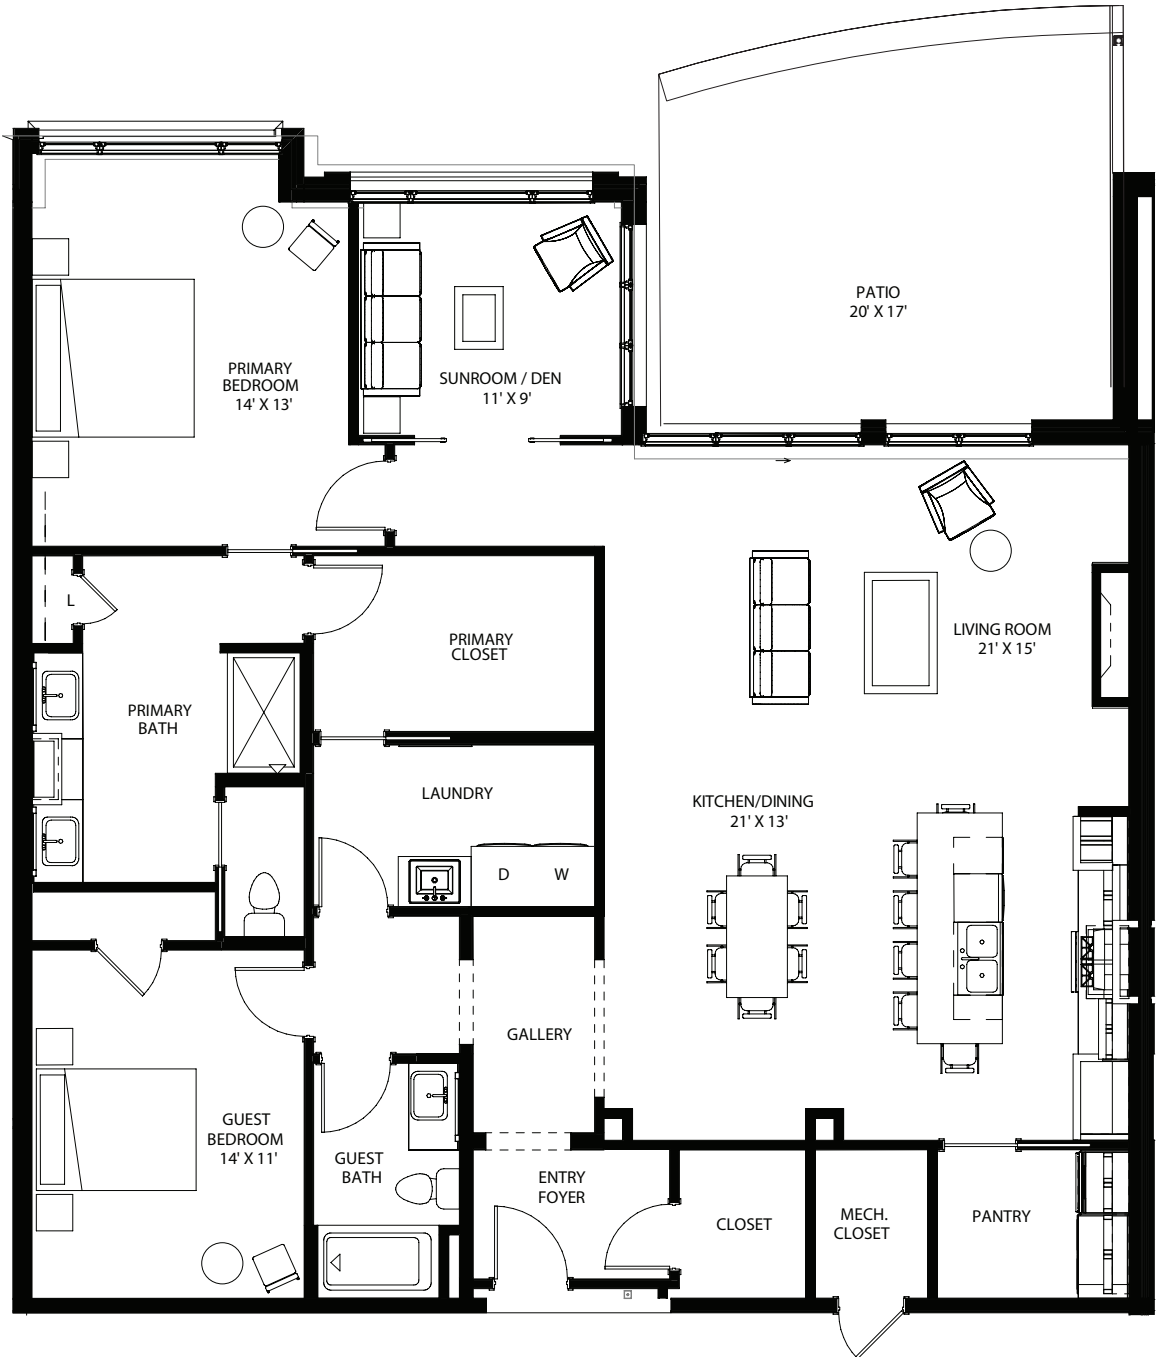

CONDO 105 FLOOR PLAN

**Cedar Floor Plan
Deep Palette
2 Bedrooms + Den
2 Bathrooms
1,940 sq. ft.
NE Exposure**

Hill Farm Condominiums, LLC is committed to the improvement of design & construction, an on going process; therefore, floor plans, square footage, prices, and finishes are subject to change without notice.