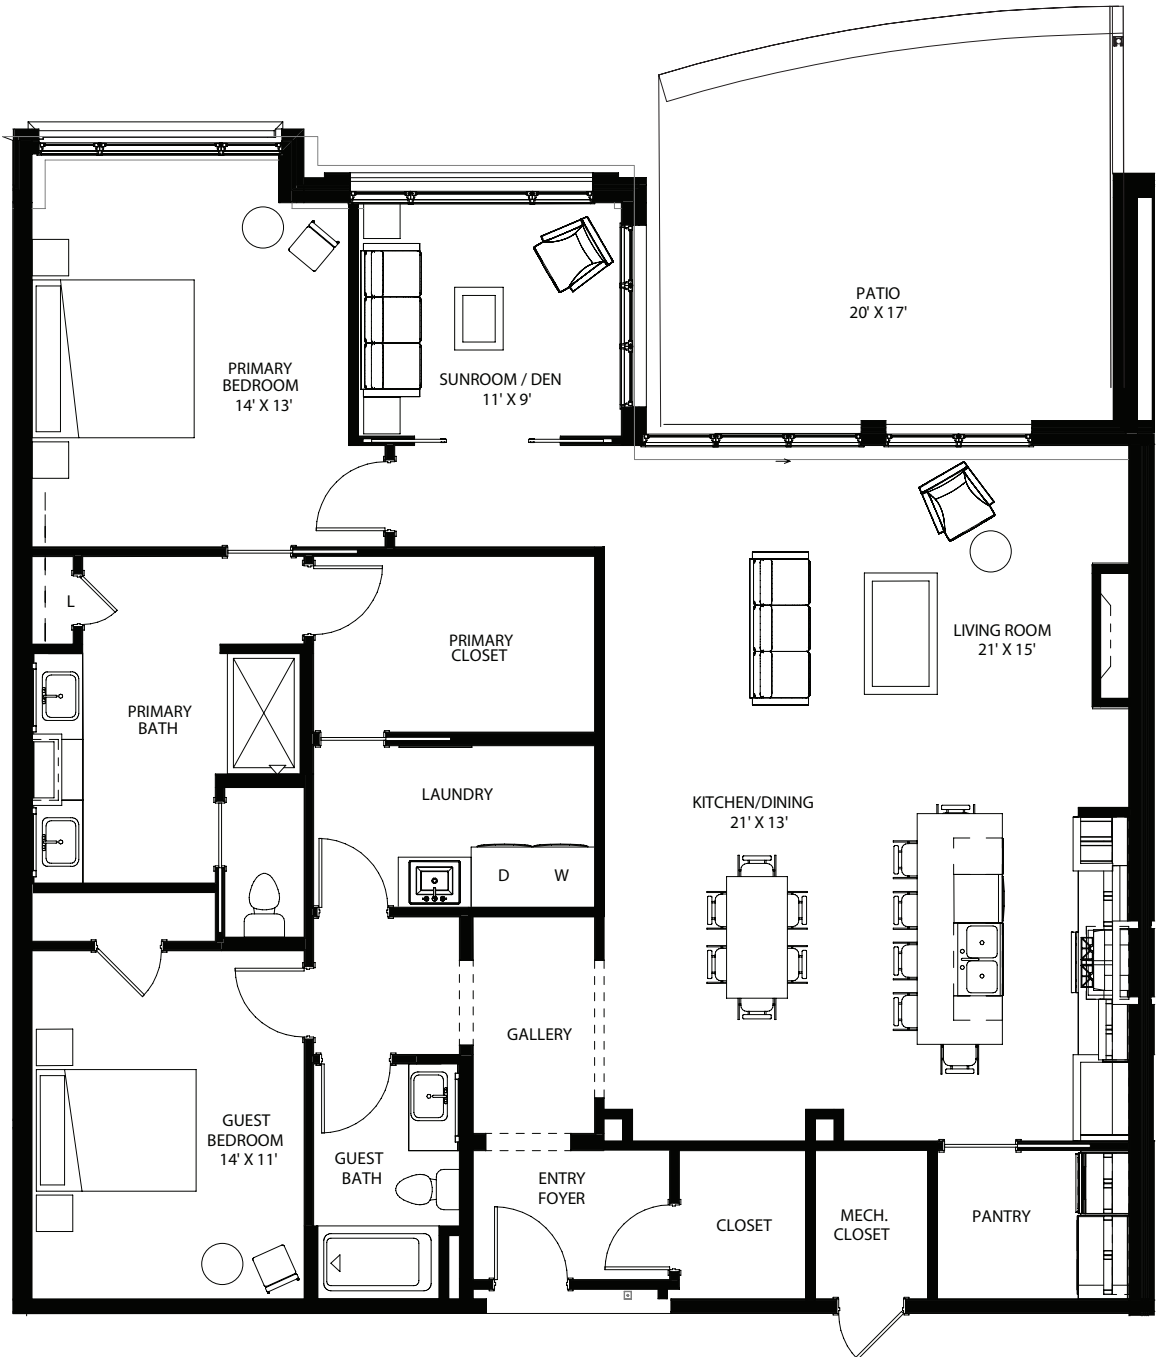

# CONDO 111 FLOOR PLAN

**Cedar Floor Plan**  
**Gilifillan Palette**  
**2 Bedrooms + Den**  
**2 Bathrooms**  
**1,940 sq. ft.**  
**SE Exposure**

Hill Farm Condominiums, LLC is committed to the improvement of design & construction, an on going process; therefore, floor plans, square footage, prices, and finishes are subject to change without notice.