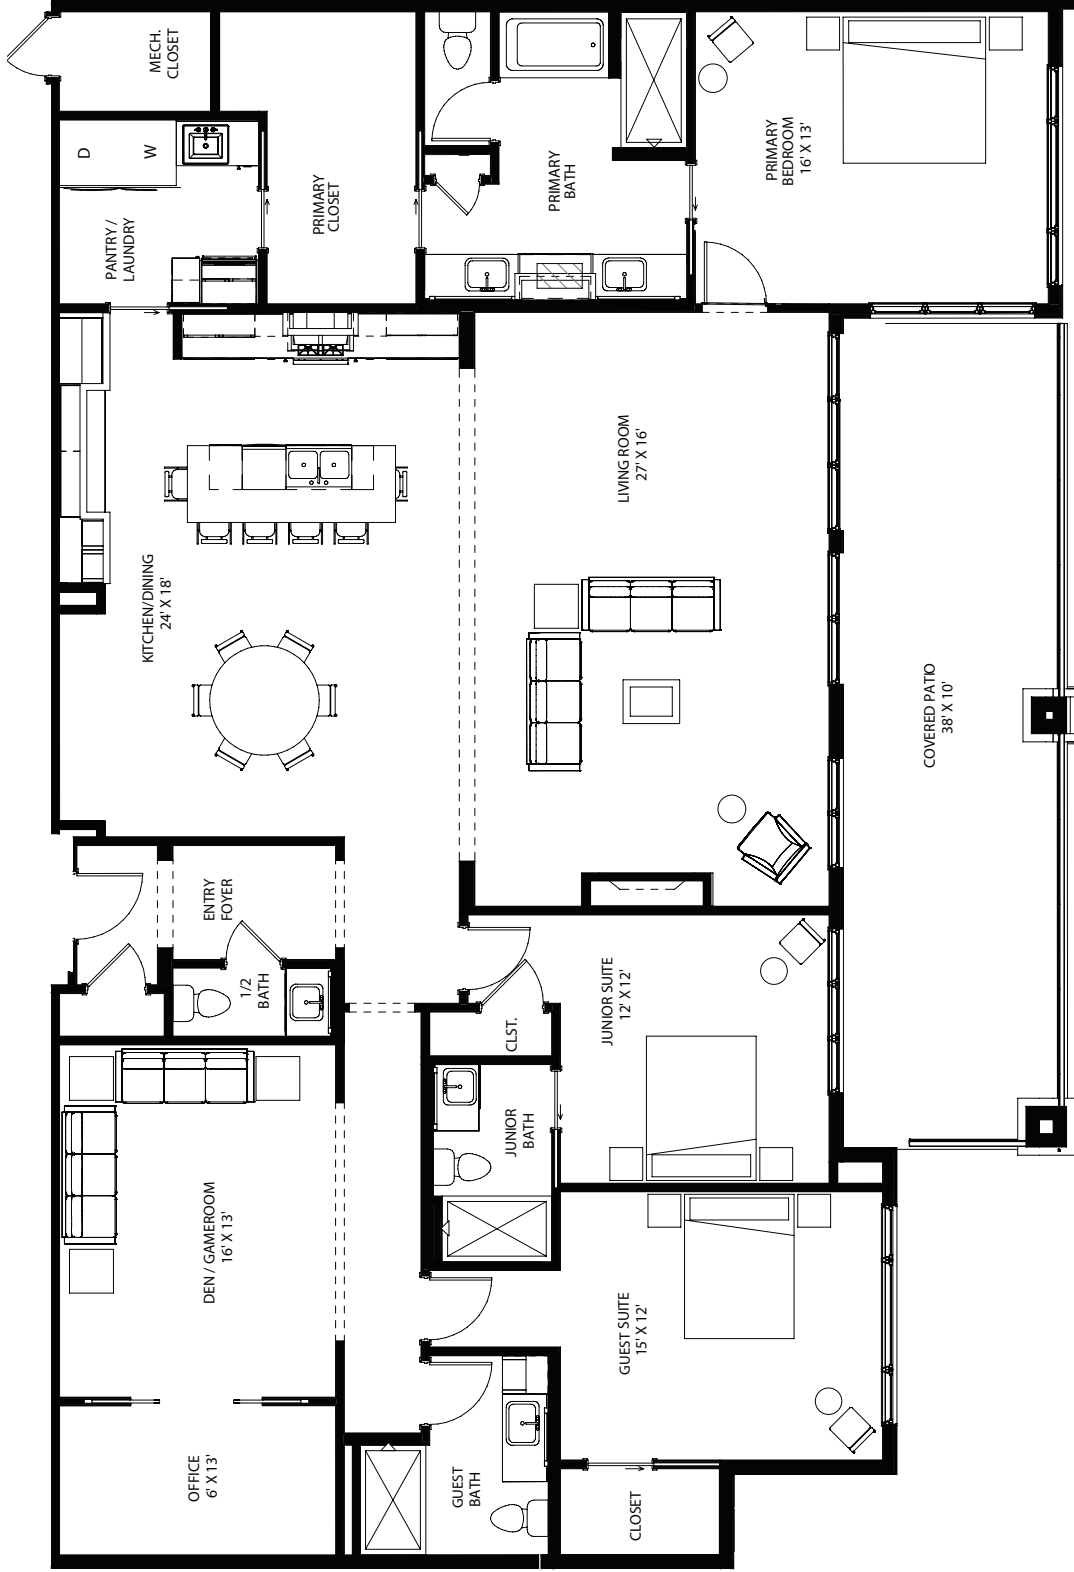

CONDO 300 FLOOR PLAN

Hemlock Floor Plan
Charley Palette
3 Bedrooms
4 Bathrooms
2,724 sq. ft.
Vaulted Great Room
SW Exposure

Hill Farm Condominiums, LLC is committed to the improvement of design & construction, an on going process; therefore, floor plans, square footage, prices, and finishes are subject to change without notice.