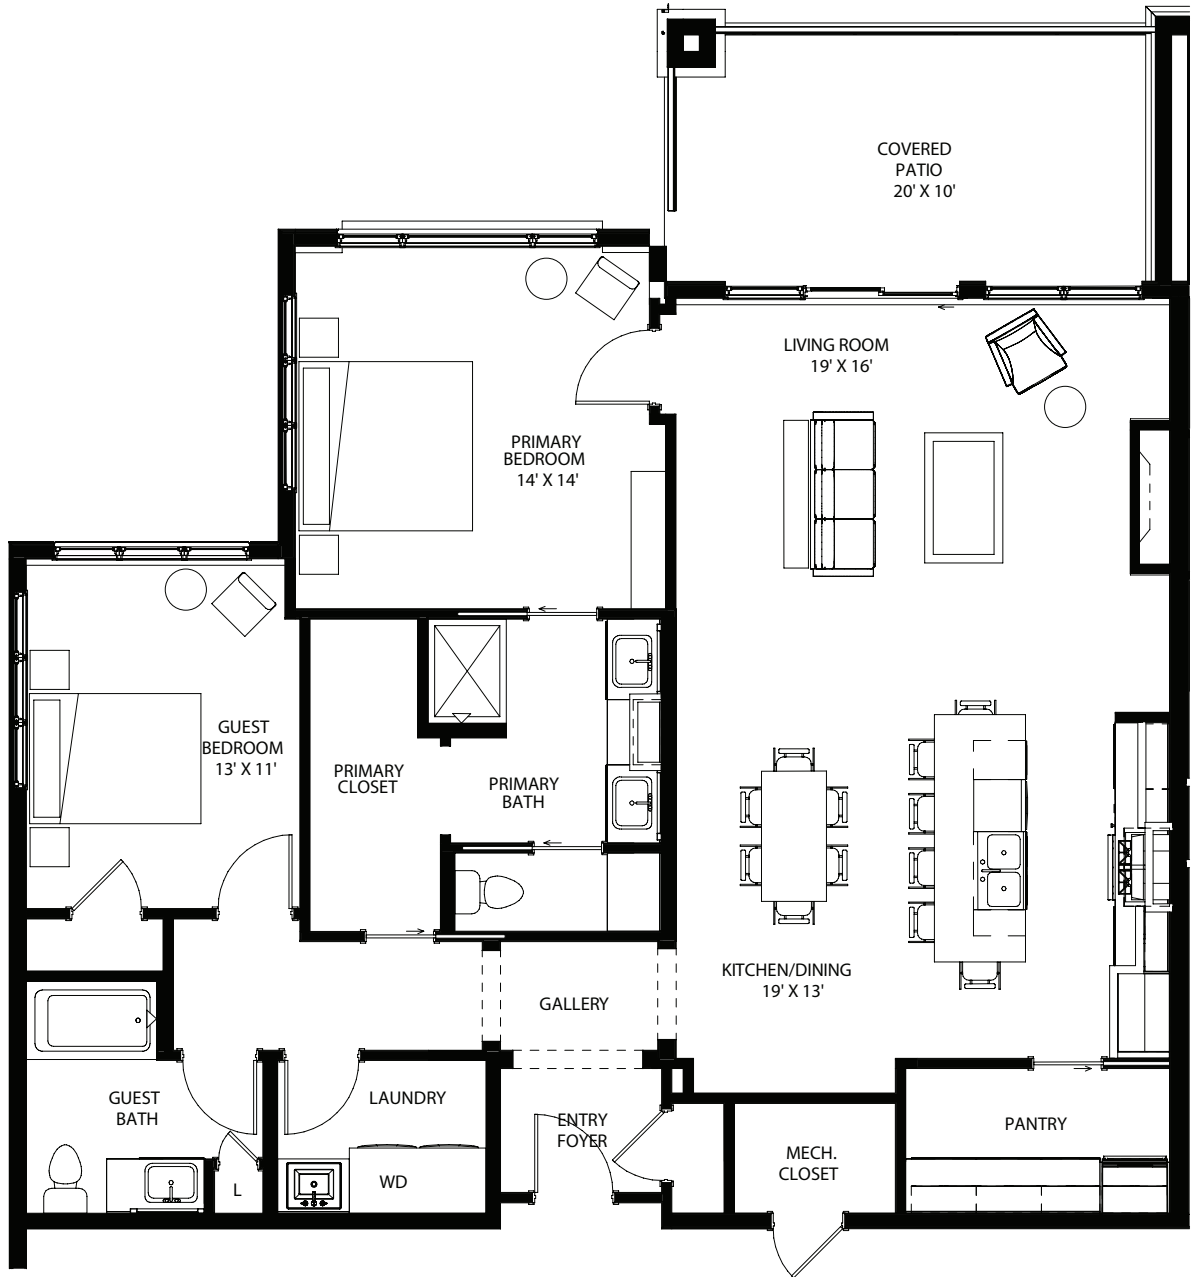

CONDO 301 FLOOR PLAN

Birch Floor Plan
Wilkinson Palette
2 Bedrooms
2 Bathrooms
1,603 sq. ft.
Vaulted Great Room
NW Exposure

Hill Farm Condominiums, LLC is committed to the improvement of design & construction, an on going process; therefore, floor plans, square footage, prices, and finishes are subject to change without notice.